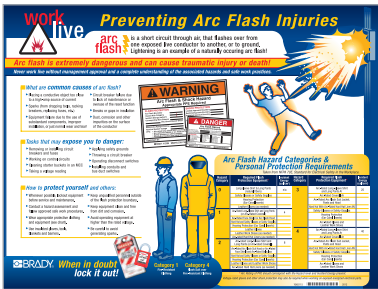

Promote awareness of the dangers associated with arc flash accidents and make sure your workers know how to protect themselves!

Poster

## Poster

- Highlights the common causes of arc flash and provides safe work practices and personal protection equipment requirements
- Laminated on both sides to stand up to industrial environments
- Full-color printing and eye-catching graphics for optimum visual impact
- Poster reflects all changes from NFPA 70E-2012 regulation

## Sign & Label

- Post signs and labels in the work area and near electrical equipment to boost awareness and compliance
- Signs and labels specify the personal protection equipment required for each arc flash hazard category
- Sign and label reflects all changes from NFPA 70E-2012 regulation
- Sign: BradyTuff™ B-401 rigid plastic, laminated graphics  
Label: Self-sticking B-302 polyester with overlamine