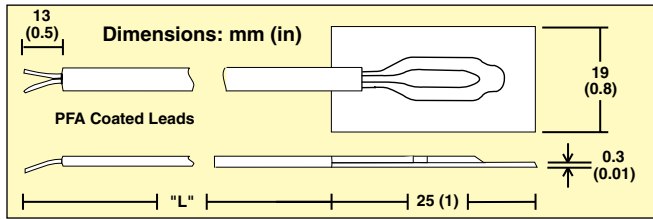

Fast Response Thermocouples With Self-Adhesive Backing

- ✓ Self Adhesive Backing for Easy Installation
- ✓ Better Than 0.3 Second Response Time
- ✓ 1 m (40") or 2 m (80") Color-Coded PFA Insulated Leads
- ✓ Rated to 175°C (350°F) Long Term
- ✓ Available in J, K, T, and E Calibrations

SA1 Series

MEETS OR EXCEEDS
SPECIAL LIMITS
OF ERROR (SLE)
AND EN 60584-2:
Tolerance Class 1

To Order Visit newportUS.com/sa1 for Pricing and Details

Model No.	Description, "L" Dimension, Termination
SA1-(*)	Thermocouple, 1 m (40") long, stripped ends**
SA1-(*)-72	Thermocouple, 2 m (80") long, stripped ends**
SA1-(*)-120	Thermocouple, 3 m (120") long, stripped ends**
SA1-(*)-SRTC	SA1-(*) with molded strain relief and SMP male connector

* Specify J, K, T or E thermocouple type.
 ** For a male straight M8 plug add "M8-S-M" to the model number for additional cost. For a male straight M12 plug add "M12-S-M" to the model number for additional cost.
 ** For a male right-angled M8 plug add "M8-R-M" to the model number for additional cost. For a male right-angled M12 plug add "M12-S-M" to the model number for additional cost.
Ordering Example: SA1-K, pkg of 5 self-adhesive Type K thermocouples, 30 AWG PFA insulation, 1 m (40") long.