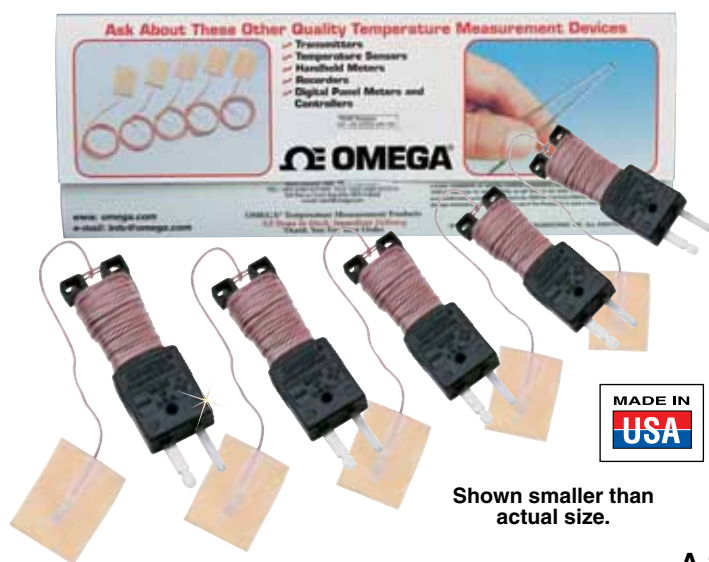

With Miniature Connector and Spool Caddy

Conveniently Store Thermocouple Wire On the Spool Caddy

To Order Visit newportUS.com/sa1 for Pricing and Details

Model No.	Wire Gauge	Length m (in)	Insulation
SA1-J-SC	30	1 (40)	PFA
SA1-K-SC	30	1 (40)	PFA
SA1-T-SC	30	1 (40)	PFA
SA1-E-SC	30	1 (40)	PFA
SA1-J-72-SC	30	2 (80)	PFA
SA1-K-72-SC	30	2 (80)	PFA
SA1-T-72-SC	30	2 (80)	PFA
SA1-E-72-SC	30	2 (80)	PFA

Note: 2 m (80") is the longest length available with spool caddy.
Ordering Example: SA1-K-SC, package of 5 self-adhesive Type K thermocouples, 30 AWG PFA insulation, 1 m (40") long.