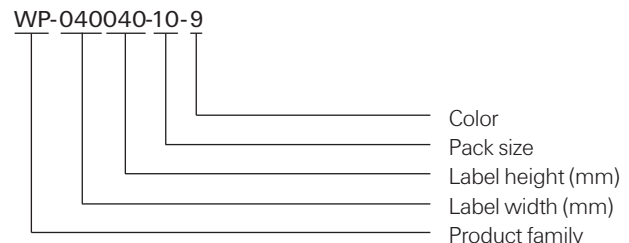

Electronics

Thermal Transfer

WP White polyester labels

Tyco Electronics WP is a thermal transfer printable white polyester film with a permanent acrylic adhesive. It is ideal for bar coding, PCB and component labeling, as well as general purpose labeling applications that require a high durability white label. WP is resistant to a variety of solvents while maintaining print quality. It is UL Listed and CSA Certified, and print performance and durability are reliable when used with Tyco Electronics's RHD series ribbon.

Features and benefits

- Thermal transfer printable.
- Excellent for use in PCB component labeling.
- Ink receptive topcoat.
- Excellent for bar code applications.
- UL Listed and CSA Certified.

Specifications	TTDS-073
Adhesive	Permanent acrylic
Service temperature	-40°C to +150°C -40°F to +302°F
Recommended printer	T308S*
Recommended ribbon	1330-0607-10*
*Alternative printers and ribbons are available for special applications. Contact Tyco Electronics Identification for more information.	

Part numbering system

Ordering information

Product dimensions

Product order code	Package quantity	Labels across	Label width (A) mm <i>inches</i>	Label height (B) mm <i>inches</i>	Horizontal repeat (C) mm <i>inches</i>	Vertical repeat (D) mm <i>inches</i>	Web width (E) mm <i>inches</i>
WP-040040-25-9	25,000	20	4.0 <i>0.157</i>	4.0 <i>0.157</i>	4.0 <i>0.157</i>	7.2 <i>0.281</i>	86.0 <i>3.380</i>
WP-064064-25-9	25,000	12	6.4 <i>0.250</i>	6.4 <i>0.250</i>	6.4 <i>0.250</i>	9.5 <i>0.375</i>	82.2 <i>3.240</i>
* WP-080080-10-9	10,000	8	8.0 <i>0.315</i>	8.0 <i>0.315</i>	9.9 <i>0.390</i>	13.3 <i>0.525</i>	83.3 <i>3.280</i>
WP-089047-10-9	10,000	5	8.9 <i>0.350</i>	4.7 <i>0.185</i>	11.4 <i>0.450</i>	7.9 <i>0.313</i>	60.6 <i>2.386</i>
WP-095080-25-9	25,000	5	9.5 <i>0.375</i>	8.0 <i>0.315</i>	12.2 <i>0.480</i>	12.7 <i>0.500</i>	64.3 <i>2.531</i>
WP-095095-10-9	10,000	7	9.5 <i>0.375</i>	9.5 <i>0.375</i>	11.1 <i>0.437</i>	12.7 <i>0.500</i>	82.1 <i>3.230</i>