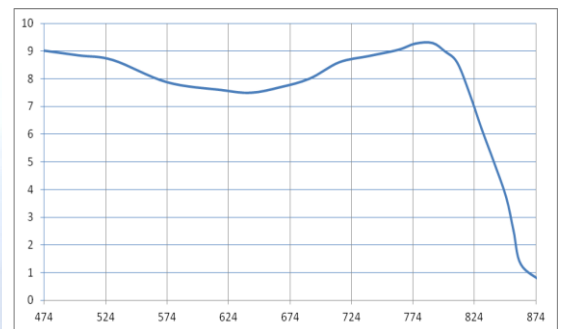

L20F Compact wideband Log-Periodic TV aerial Channels 21 to 60

- Tuned to wideband channels 21 to 60 (470-790MHz)
- Tuned to minimise 4G-800 LTE interference 791 to 862MHz
- Designed for strong to moderate signal conditions
- Very low windload design with wire elements
- Pre-wired with rear mounted "F" connector

4G800

L20F is a high quality 20 element Log-Periodic aerial that has been built for simple, quick installations using a "no-tools" construction with large thumb-nuts for the mast-clamp. The L20F utilises rugged 4mm diameter wire elements for strength yet low wind loading, securely staked into the 15mm boom avoiding the use of rivets or screws which can loosen. The L20F Log-Periodic aerial has excellent front/back ratio and directivity with superior impulse noise reduction. The mast clamp is designed to fit 25-50mm (1" to 2") masts.

Although a low-cost aerial, L20F is fully equipped, for strong to moderate signal areas for digital TV reception. L20F has been tuned for channels 21-60 and is designed to suppress 4G-LTE transmissions.

Model	L20F
Frequency Range	UK UHF TV Channels 21 to 60. 470 to 790MHz
No of directors	10 pairs
Peak Gain Typical (dBi)	9.3dB
½ Power (-3dB) beam width acceptance angle	+/- 20°
Front – Back ratio	>-25dB
Connector	F female
Material	Magnesium/aluminium alloy 15mm boom with 4mm wire director elements
Mast clamp	Zinc plated fixed elevation V/H steel mast clamp to 50mm with thumb wing-nuts for mast fixing
Overall assembled dimension	740 x 340 x 55mm
Weight	0.350kg
Packing	6 per outer carton