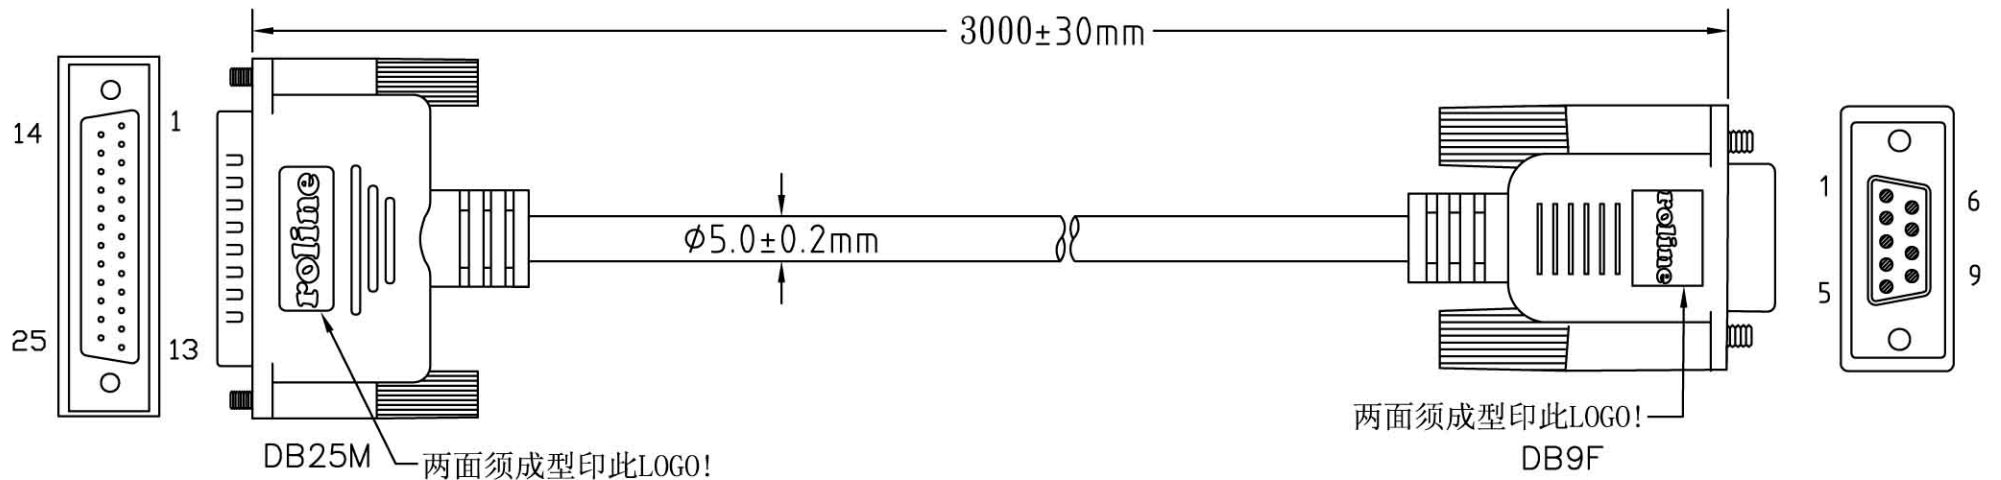

rotronic

Datenblatt - Fiche technique - Data sheet

11.01.4630

ROLINE Drucker kabel 9pol. BU – 25pol. ST

ROLINE Câble d'imprimante AT

ROLINE Serial Printer Cable, DB9 F – DB25 M

NOTE: 注:线材颜色须用RLA专用米色!!

1. CABLE: 28AWG, NON-UL, AL-FOIL, 7C+1, (RLA) BEIGE COLOR, OD=5.0mm. PVC JACKET.

2. LENGTH: 3000MM

3. CONNECTOR: DB25M*1PCS, DB9F*1PCS (黑胶芯)

4. MOLD: 成型APPLE模—成型APPLE模.

5. SCREW: 4*40 INCH THUMB SCREW*4PCS

6. CONTACTS:

DB9F	1	2	3	4	5	6+8	7	64
DB25M	4	2	3	5+6	7	20	8	64

7. OPEN/SHORT TEST: 100% TEST.

INSULATION: 1M.

8. ALL MUST BE ROHS COMPLIANT.

PE BAG(190*300*0.06)

吊卡+条码贴纸包装

COMPANY	RLA	ITEM NO.	11.01.4630	NO	B3920
---------	-----	----------	------------	----	-------

REVISION	DATE	DISCRIPTION	DRAWN BY	
			DESIGNED BY	
			APPROVAL BY	

ROTRONIC CO., LTD

SCALE

UNIT(mm)

DRAWING NO.