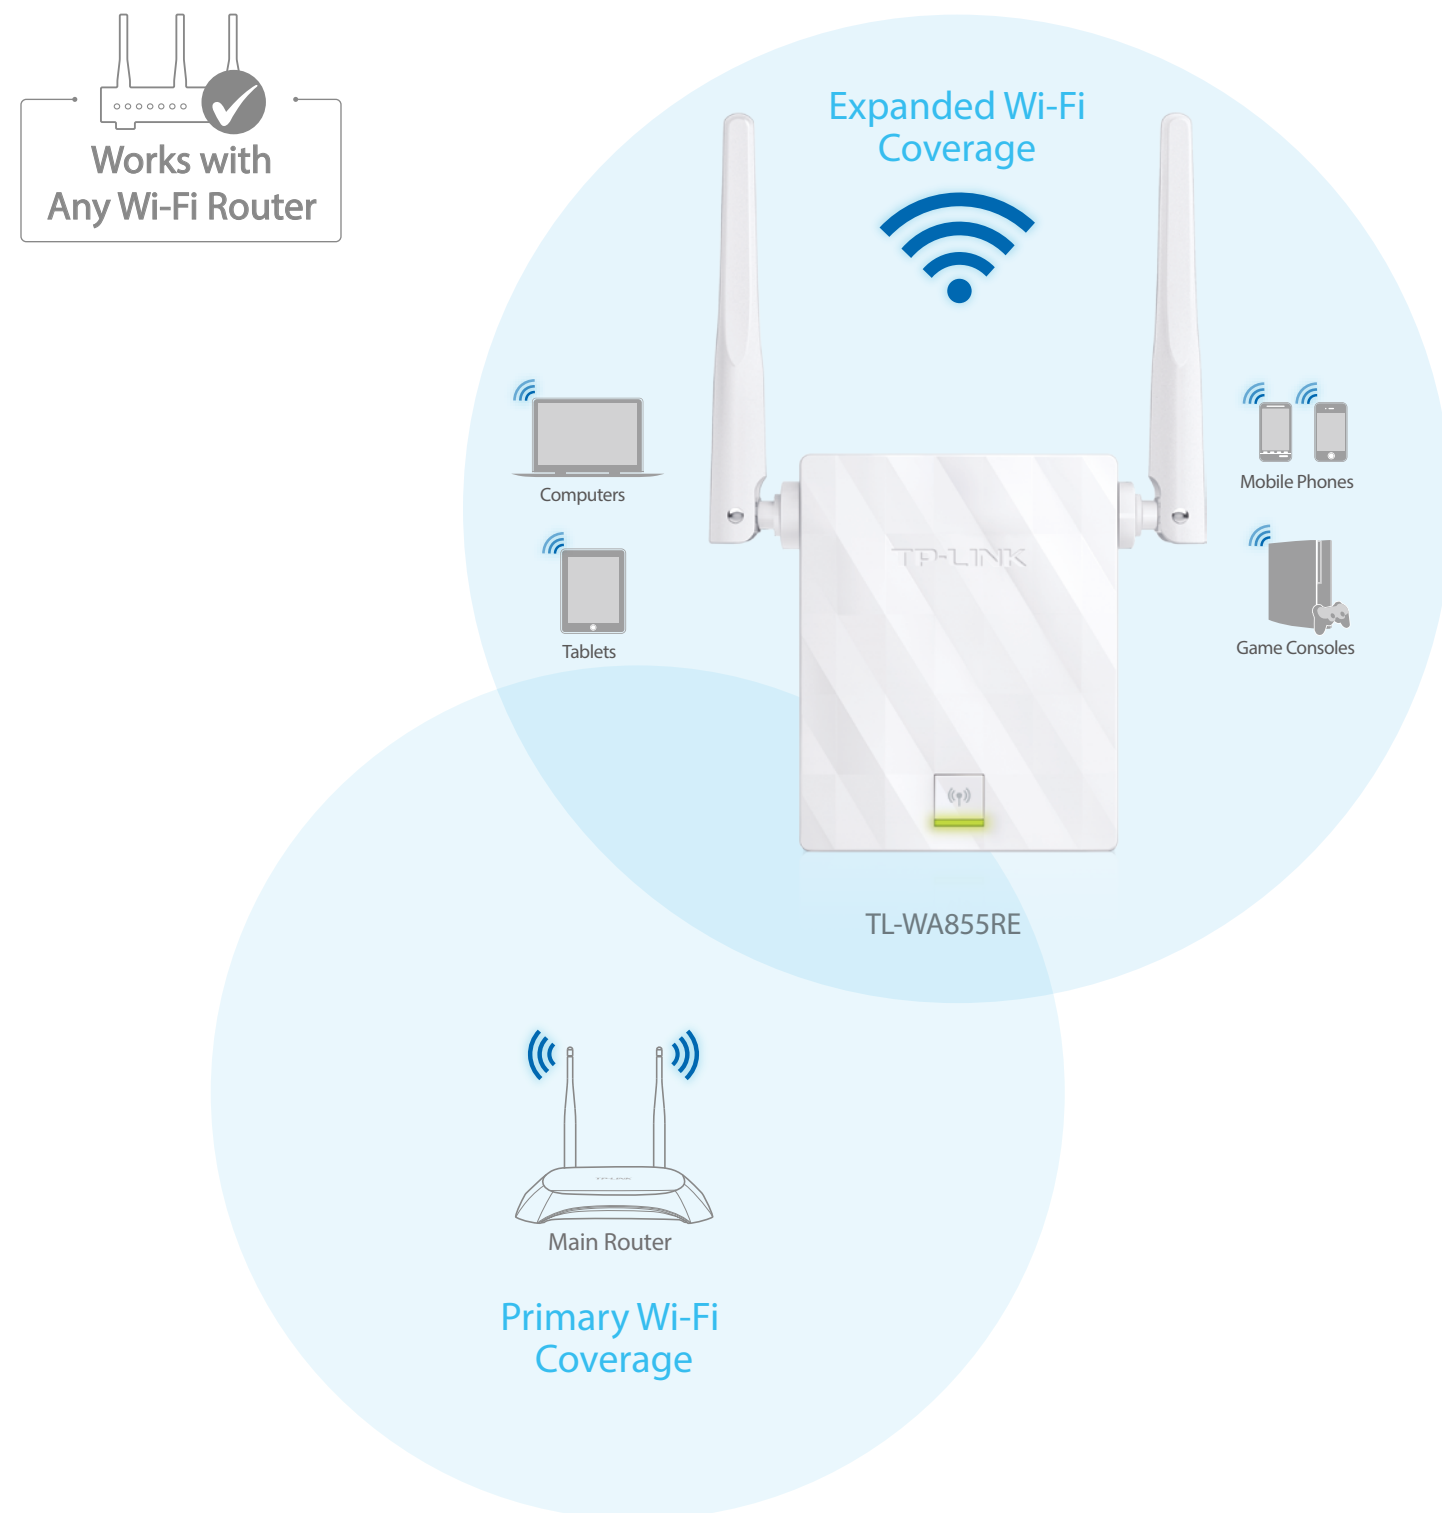

Description

The TP-LINK 300Mbps Wi-Fi Range Extender connects to your router wirelessly, strengthening and expanding its signal into areas it can't reach on its own. Featuring 2 external antennas with MIMO technology, the TL-WA855RE boosts speeds and increases efficiency throughout the network.

Features

Speed

- **N300 Wi-Fi Speeds**– Provides fast Wi-Fi access up to 300Mbps.
- **Fast Ethernet Port** – Acts as a wireless adapter to connect wired devices.

Reliability

- **Reliable Connection** – Two external antennas with MIMO technology for better Wi-Fi coverage and reliable wireless connections.
- **Universal Compatibility** – Works with any Wi-Fi router.

Ease of Use

- **Easy Two Touch Setup** – Press the WPS button on your router and the Range Extender button on the TL-WA855RE within 2 minutes to easily expand wireless coverage.
- **Intelligent Signal Indicator** – Intelligent signal lights help to find the best location for optimal Wi-Fi coverage by showing the signal strength.
- **Compact Design** – For easy and flexible deployment.

Ease of Use

Expanding your network should be easy. You can get set up in seconds with its RE button. And the Intelligent Signal Indicator LED provides a simple, color-coded indication of whether your range extender is too close to or too far from the main router.