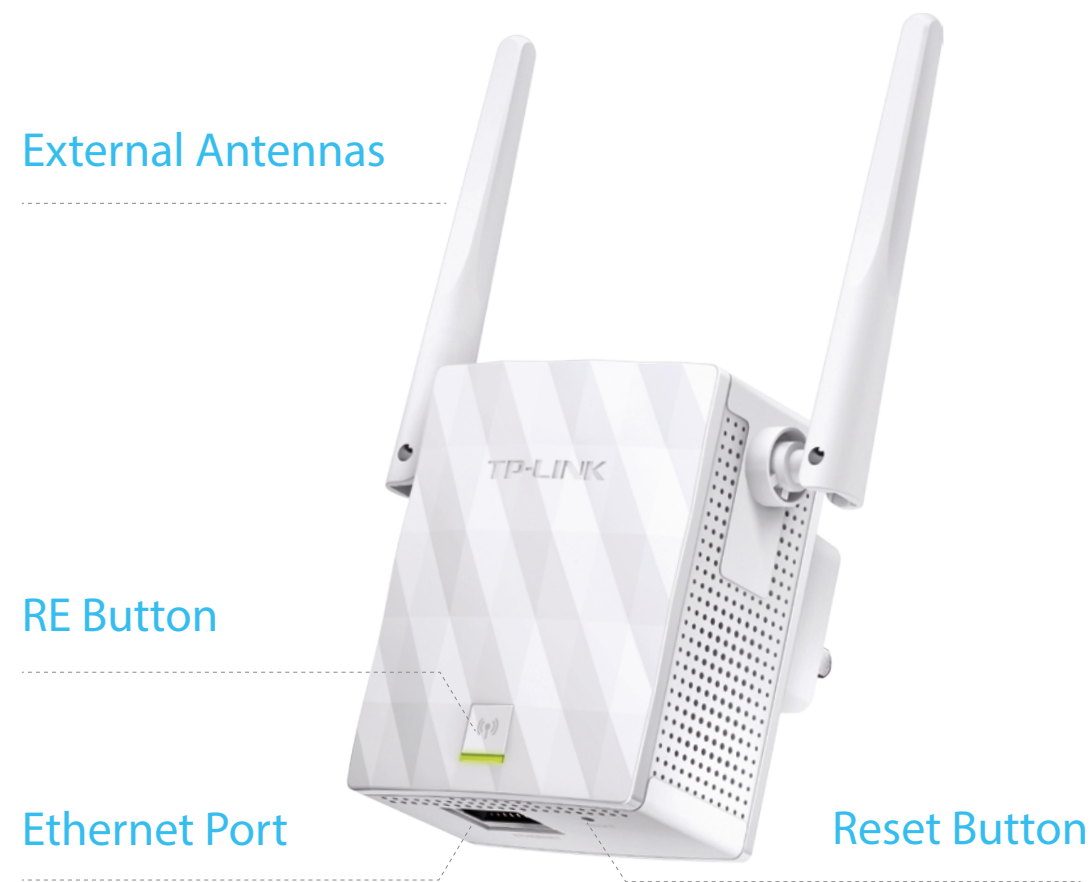

Specifications

Hardware

- Standards and Protocols: IEEE 802.11n, IEEE 802.11g, IEEE 802.11b
- Interface: 1*10/100 Ethernet Port(RJ45)
- Plug Type: EU, UK, US
- Button: RE (Range Extender) Button, Reset Button
- Dimensions (W X D X H): 2.0 x 1.3 x 2.6 in. (52 x 34 x 65mm)
- Antenna: 2*external
- Power Consumption: About 3W

Wireless

- Frequency: 2.4~2.4835GHz
- Signal Rate: 11n: Up to 300Mbps (dynamic)
  11g: Up to 54Mbps (dynamic)
  11b: Up to 11Mbps (dynamic)
- Reception Sensitivity: 2.4GHz:
  270M: -68dBm@10% PER
  130M: -68dBm@10% PER
  108M: -68dBm@10% PER
  54M: -68dBm@10% PER
  11M: -68dBm@8% PER
  6M: -68dBm@10% PER
  1M: -68dBm@8% PER
- Transmit Power: <20 dBm (EIRP)
- Wireless Modes: Range Extender, AP Mode
- Wireless Security: WPA-PSK/WPA2-PSK, 64/128-bit WEP