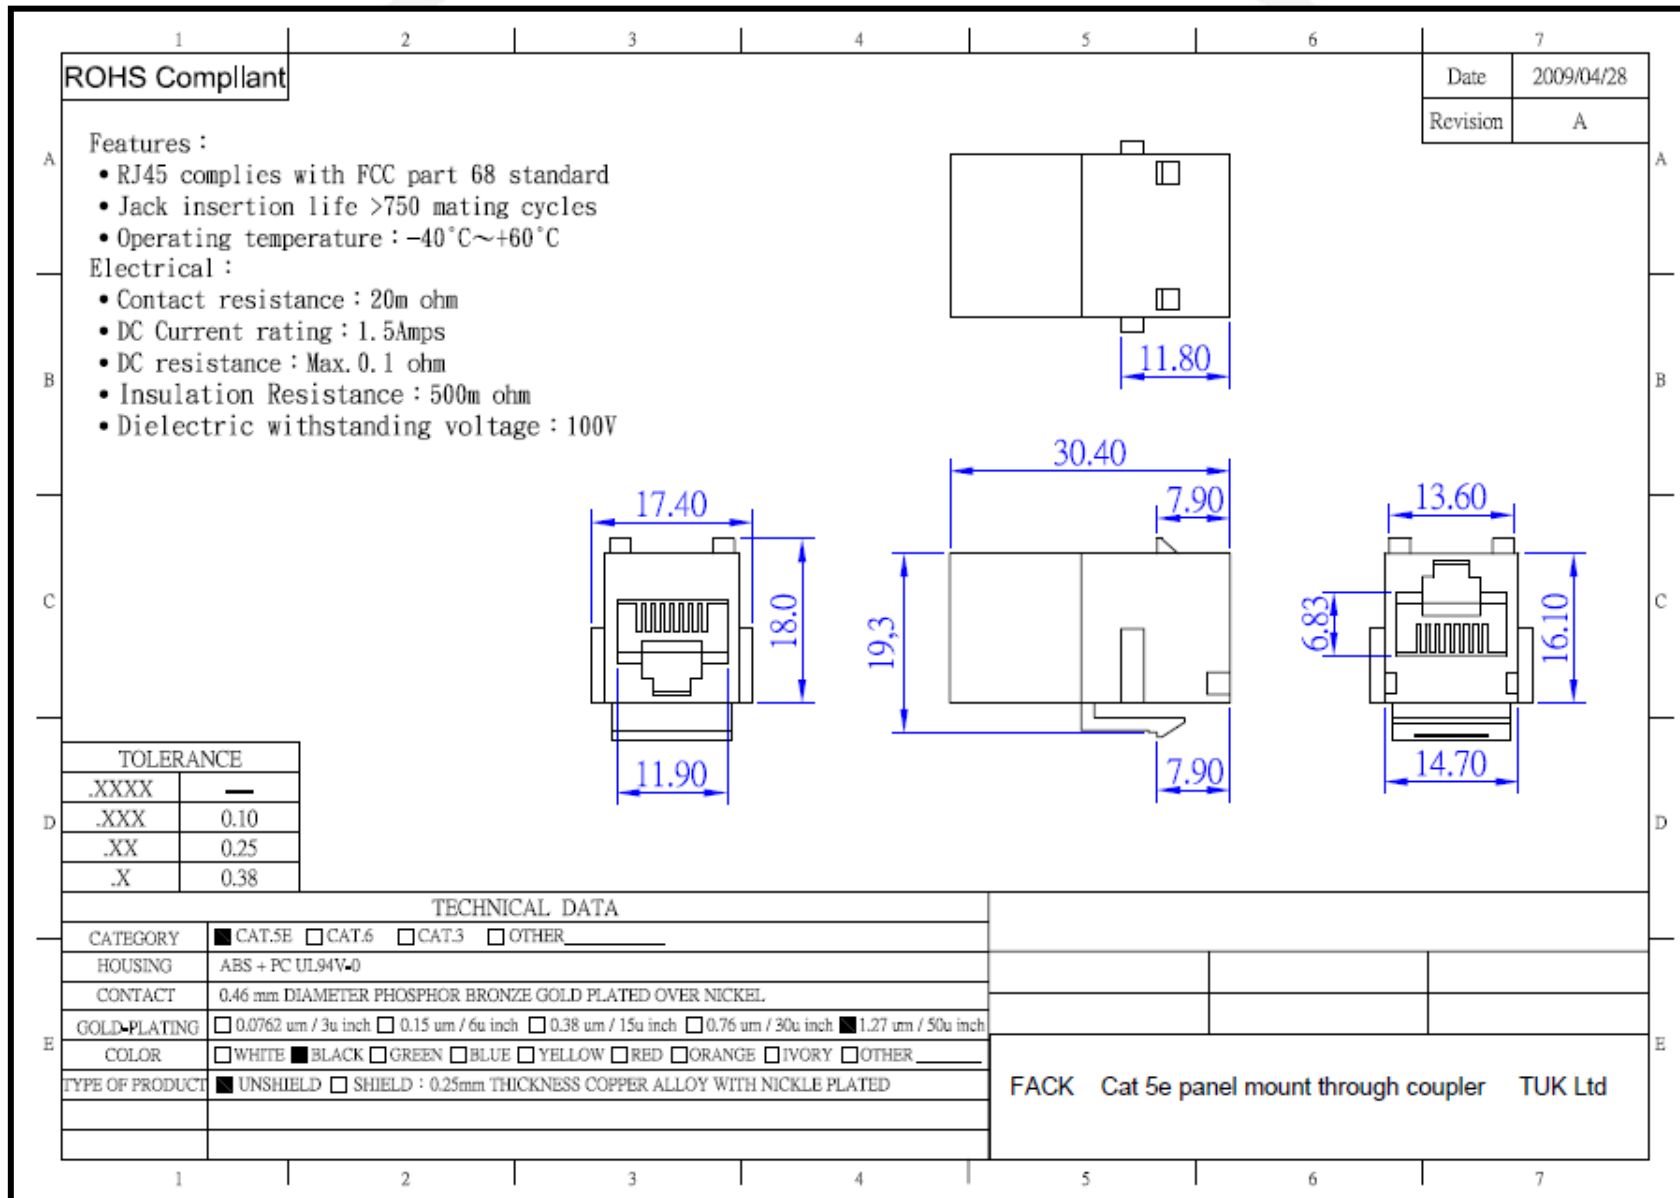

Category 5e Keystone Panel Mount Coupler

Category 5e Keystone Panel Mount Coupler (FACKbk)

Features

- High performance data throughput, meets Category 5e data transfer rates
- Designed to fit industry standard keystone outlets and patch panels
- Shielded version available (FACKs)
- Compatible 16 and 24 port keystone patch panels available with or without cable management

Specifications

DIMENSIONS (mm) 30.4 x 17.2 x 20.9 approx

MATERIALS

- Housing: ABS UL94V-0
- Connectors: 50µ"/ 1.27µm gold plating over nickel plated phosphor bronze
- Colour: Black (white also available)

Category 5e Keystone Panel Mount Coupler (Shielded)

Category 5e Keystone Panel Mount Coupler (FACKs)

Features

- Designed to fit industry standard keystone sockets and patch panels
- High performance data throughput, meets Category 5e data transfer rates
- Unshielded versions available
- Compatible 16 and 24 port patch panels available with or without cable management

Specifications

DIMENSIONS (mm) 30.4 x 17.2 x 20.9 approx

MATERIALS

- Housing: ABS UL94V-0
- Connectors: 50 μ "/1.27 μ m gold plating over nickel plated phosphor bronze
- Colour: Silver