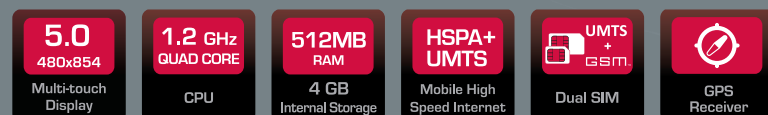

KEY FEATURES

- **STAR PERFORMER:** Quad Core processor lets you keep up with the rapid pace of life, handling multiple apps seamlessly and ensuring fast browsing
- **COLOURFUL DISPLAY:** 5.0" screen is bright, crisp and comfortable for reading, watching movies and surfing the internet. Its colours are rich and lively, delivering your content with a more realistic view
- **ANDROID EXPERIENCE:** Get all the latest features Android has to offer you and enjoy access to the official app market with more than 1.5 mln apps, including the best from Google - Maps, Gmail, Drive, Photos and many more
- **DUAL SIM:** The flexibility of a Dual-Sim card support enables you to manage two networks at the same time. Increase your productivity by keeping a separate business line with a different contact list, or engaging different price tariffs
- **UNLIMITED SPACE:** Phone supports micro SD cards up to 32GB, enabling the mobility of media content. Additionally you can take advantage of 200GB FREE cloud storage with Prestigio MultiCloud
- **VALUE PACK:** Specially designed and carefully selected apps will make your life much easier right out of the box! Enjoy ultimate security, optimized speed, extended battery life, N1 Office application and much more
- **STYLISH SIMPLICITY:** The strict minimalistic design is available for you in 3 attractive colours: graphite black, navy blue and gunmetal

TECHNICAL SPECIFICATION

SIM card slot	Dual SIM: WCDMA + GSM
Display	Size: 5.0" Resolution: FWVGA (480 x 854) Technology: TN
CPU	SC7731 1.2GHz Quad Core
Memory	Built-in: 512 MB RAM + 4 GB eMMC Expandable: slot for microSD™ card up to 32GB
Power	1800 mAh Lion-Battery
OS	Android 4.4 KitKat
Imaging	Front: 0.3MP FF Rear: 2.0MP FF
Network	3G WCDMA: 900/2100MHz 2G GSM: 850/900/1800/1900 MHz
Connectivity	BT, Wi-Fi: 802.11b g n USB: microUSB 2.0
Audio	Mic, speakers, 3.5 jack
Built-in devices	GPS, FM
Dimensions	144 x 73.6 x 9.9 mm
Weight	171g (with battery)
In the box	USB cable, AC charger