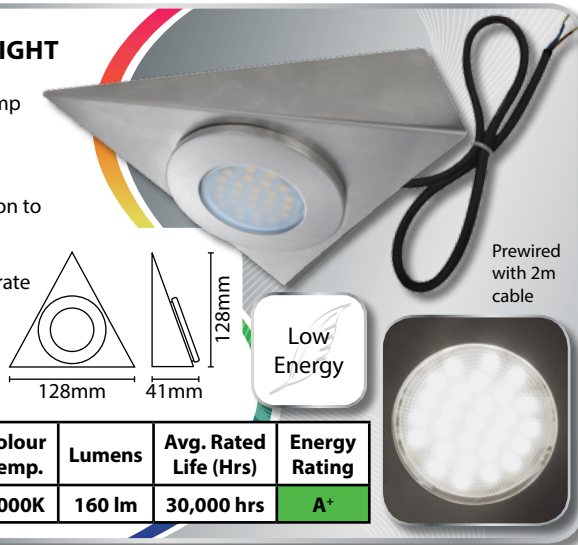

MAINS VOLTAGE:
No Driver Required

LED TRIANGLE CABINET DOWNLIGHT

- 30,000 hours average rated life: reduced lamp replacement cycle
- 3000K warm colour temperature: offering a pleasing lighting appearance
- 1.7W = 160 lumens: ideal low energy solution to standard halogen cabinet lights
- Not suitable for use with dimmers
- Prewired with 2m mains cable and no separate driver required: facilitating easy installation
- Visually similar to 20W G4 halogen

• M.O.M: 1 / O.P.Q: 40

Code	Colour	Wattage	Colour Temp.	Lumens	Avg. Rated Life (Hrs)	Energy Rating
CLEDTRI	Brushed Nickel	1.7W	3000K	160 lm	30,000 hrs	A ⁺

Eterna

CLEDTRI

This luminaire contains built-in LED lamps.

LED

The lamps cannot be changed in the luminaire.

874/2012

LAMP SPECIFICATIONS:

Lumens total flux	160 lm
Lumens 90° flux	150 lm
Rated Wattage	1.7W
Rated luminous flux	150 lm
Nominal life time of the lamp	30,000 hrs
Colour temperature	3000K
Number of switching cycles before premature lamp failure	15,000
Warm-up time up to 60 % of the full light output	Instant full light
Dimmable	No
Lamp dimensions (Ø)	40mm
Nominal beam angle	90°
Rated power	1.7W
Rated lamp lifetime	30,000 hrs
Lamp power factor	0.263
Lumen maintenance factor at end of nominal life	>70%
Starting time	<0.5s
Colour rendering	>80
Colour consistency	Within 6 step Macadam ellipse
Rated peak intensity	48.2cd
Rated beam angle	90°
Voltage	240V