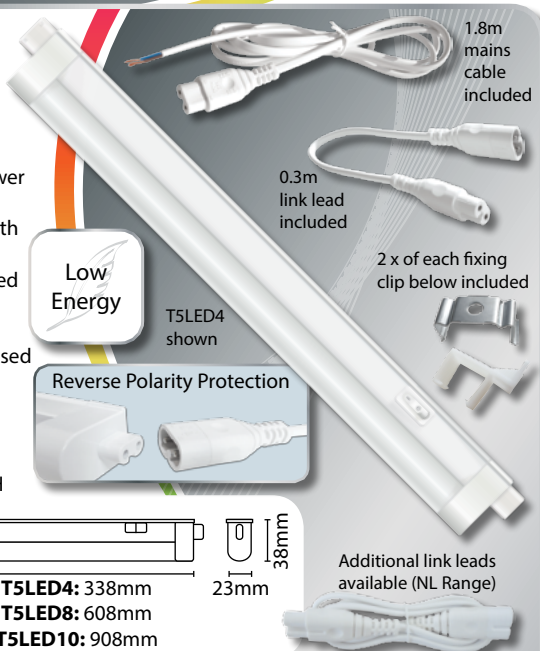

LAMP SPECIFICATIONS:	T5LED4	T5LED8	T5LED10
Lumens total flux	360 lm	680 lm	900 lm
Lumens 120° flux	335 lm	632 lm	837 lm
Rated Wattage	4W	8W	10W
Rated luminous flux	335 lm	632 lm	837 lm
Nominal life time of the lamp	25,000 hrs	25,000 hrs	25,000 hrs
Colour temperature	3000K	3000K	3000K
Number of switching cycles before premature lamp failure	12,500	12,500	12,500
Warm-up time up to 60 % of the full light output	Instant full light	Instant full light	Instant full light
Dimmable	No	No	No
Lamp dimensions (L)	338mm	608mm	908mm
Nominal beam angle	120°	120°	120°
Rated power	4W	8W	10W
Rated lamp lifetime	25,000 hrs	25,000 hrs	25,000 hrs
Lamp power factor	>0.4	>0.5	>0.5
Lumen maintenance factor at end of nominal life	70%	70%	70%
Starting time	<0.5s	<0.5s	<0.5s
Colour rendering	≥80%	≥80%	≥80%
Colour consistency	Within 6 step Macadam ellipse	Within 6 step Macadam ellipse	Within 6 step Macadam ellipse
Rated peak intensity	108cd	204cd	270cd
Rated beam angle	120°	120°	120°
Voltage	230V	230V	230V

Not suitable for accent lighting

Code	Length / Version	Colour	Wattage	Colour Temp.	Lumens	Avg. Rated Life (Hrs)	Energy Rating
T5LED4	338mm Fitting	White	4W	3000K	360 lm	25,000 hrs	A+
T5LED8	608mm Fitting	White	8W	3000K	680 lm	25,000 hrs	A+
T5LED10	908mm Fitting	White	10W	3000K	900 lm	25,000 hrs	A+
NL1WH	1M Lead	White	-	-	-	-	-
NL50WH	500mm Lead	White	-	-	-	-	-
NL25WH	250mm Lead	White	-	-	-	-	-