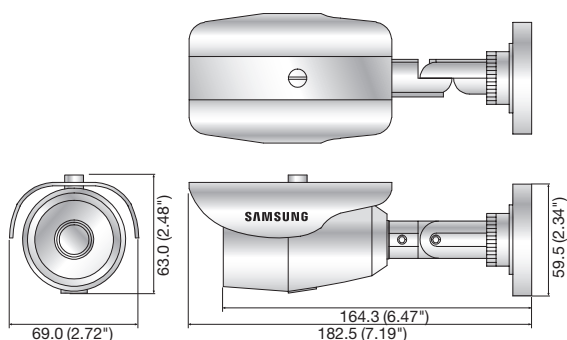

SCO-2040R/2030R

High Resolution Small IR One Body Camera

Key Features

- High resolution of 650TV lines
- Min. Illumination 0Lux (IR LED on), IR distance 25m
- Built-in fixed lens (8mm : SCO-2040R, 6mm : SCO-2030R)
- DNR, 12V DC, IP66

Dimensions

Unit : mm (inch)

	SCO-2040RN/2030RN	SCO-2040RP/2030RP
VIDEO		
Imaging Device	1/3" CMOS	
Total Pixels	976(H) x 496(V)	
Scanning System	2 : 1 Interlace	
Synchronization	Internal	
Frequency	H : 15.734Hz / V : 59.94Hz	H : 15.625Hz / V : 50Hz
Horizontal Resolution	Color : 650TV lines	
Min. Illumination	0Lux (IR LED on)	
S / N Ratio	50dB (AGC off, Weight on)	
Video Output	CVBS : 1.0 Vpp / 75Ω composite	
LENS		
Focal Length (Zoom Ratio)	8mm (Fixed) : SCO-2040R, 6mm (Fixed) : SCO-2030R	
Max. Aperture Ratio	F2.0	
Angular Field of View	H : 38.5° / V : 32.6° / D : 45° : SCO-2040R, H : 50° / V : 38° / D : 62° : SCO-2030R	
Min. Object Distance	0.2m (0.66ft)	
Lens Type	Fixed	
Mount Type	Board type	
OPERATIONAL		
Day & Night	Auto	
Digital Noise Reduction	Auto	
Gain Control	Auto	
White Balance	Auto (3,200°K ~ 6,500°K)	
Shutter Mode	Auto (Rolling shutter)	
IR Distance	25m (82.02ft) (IR LED 23ea)	
ENVIRONMENTAL		
Operating Temperature / Humidity	-10°C ~ +50°C (+14°F ~ +122°F) / 20% ~ 85% RH	
Ingress Protection	IP66	
ELECTRICAL		
Input Voltage / Current	12V DC	
Power Consumption	Max. 3W	
MECHANICAL		
Color / Material	Dark gray / Metal	
Dimensions (WxHxD)	69.0 x 63.0 x 182.5mm (2.72" x 2.48" x 7.19")	
Weight	245g (0.54 lb)	