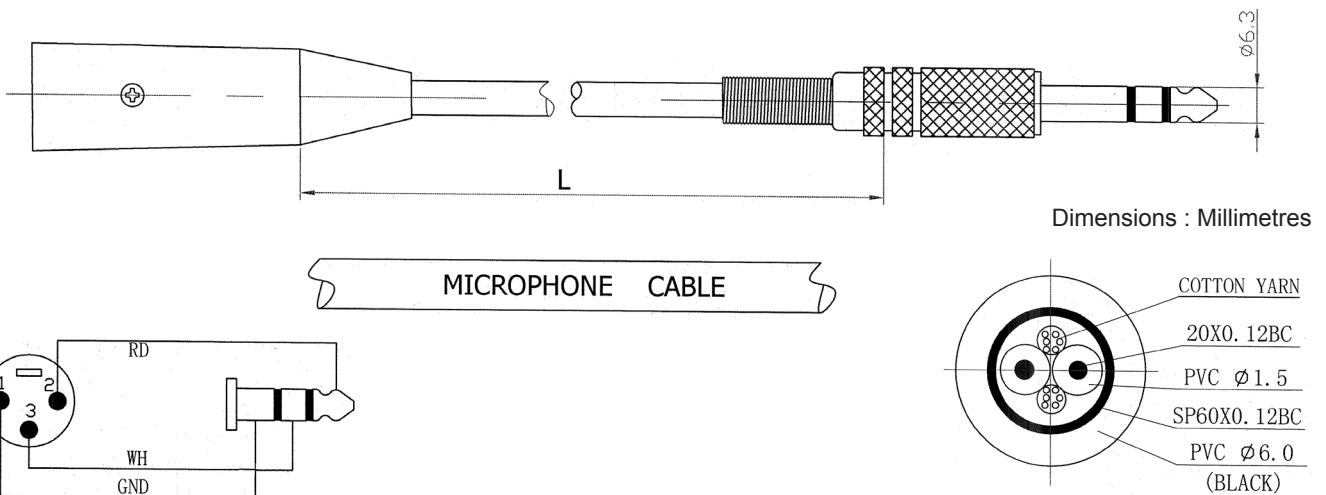

## Specifications:

Connector Type A : XLR Plug, 3 Way  
 Connector Type B : 6.35mm (1/4") Stereo Phone Plug  
 Jacket Colour : Black

## Part Number Table

Description	"L"	Part Number
Microphone Cable XLR Plug to Stereo Phone Plug	1m	SVC682-1M
	3m	SVC682-3M
	5m	SVC682-5M
	10m	SVC682-10M

**Important Notice :** This data sheet and its contents (the "Information") belong to the members of the Premier Farnell group of companies (the "Group") or are licensed to it. No licence is granted for the use of it other than for information purposes in connection with the products to which it relates. No licence of any intellectual property rights is granted. The Information is subject to change without notice and replaces all data sheets previously supplied. The Information supplied is believed to be accurate but the Group assumes no responsibility for its accuracy or completeness, any error in or omission from it or for any use made of it. Users of this data sheet should check for themselves the Information and the suitability of the products for their purpose and not make any assumptions based on information included or omitted. Liability for loss or damage resulting from any reliance on the Information or use of it (including liability resulting from negligence or where the Group was aware of the possibility of such loss or damage arising) is excluded. This will not operate to limit or restrict the Group's liability for death or personal injury resulting from its negligence. pro-SIGNAL is the registered trademark of the Group. © Premier Farnell plc 2012.