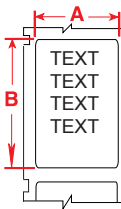

TLS 2200® Thermal Label Printer

TLS 2200® THERMAL LABELING SYSTEM

- Permanent, Quick, Crisp Labels
- Built-in Electrical and Voice/Data Symbols
- Autotext Sizing TLS 2200® reads your label size and style, selects the most suitable type size, and instantly registers it for printing
- Variable Font Sizes from 1 (4 point) to 19 (72 point)

Interactive Demo

View an online interactive demo of TLS 2200® printer. To view visit: www.bradysid.com/tls2200

General Adhesive Wire & Cable Markers

- Industrial strength Vinyl Cloth (B498) and Nylon Cloth (B499) designed to conform to curved surfaces
- Printer automatically calibrates label and prints multiple lines of wire code legend