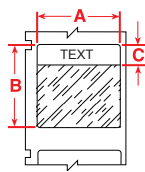

Self-Laminating Adhesive Wire & Cable Markers

- Extra-durable B427 material features a clear trailer that wraps over print area to protect the printed text
- Exceptional adhesion to Cat. 5 cable and electrical wires and cable

Application	Material	Part Number	Labels/ Roll	Label Dimensions			Max. Characters/ Line For Font:			Max. Lines Of Text For Font:			Price
				Inch (mm) A	Inch (mm) B	Inch (mm) C	2	7	10	2	7	10	
2 pair Fiber, Single/Multi-Mode	Vinyl Self-lam.	PTL-19-427	250	1.000 (25.40)	1.000 (25.40)	0.375 (9.53)	24	10	7	3	1	1	$36.77
25 pair Copper, 4-12 pair Fiber	Vinyl Self-lam.	PTL-21-427	100	1.000 (25.40)	2.500 (63.50)	0.750 (19.05)	24	10	7	8	4	2	$32.01
CAT-5, 4 pair UTP Copper	Vinyl Self-lam.	PTL-64-427	100	1.000 (25.40)	3.375 (85.73)	1.125 (28.58)	24	10	7	12	12	8	$15.64
50 pair Copper, 24 pair Fiber	Vinyl Self-lam.	PTL-23-427	100	1.000 (25.40)	4.000 (101.60)	1.000 (25.40)	24	10	7	10	5	3	$38.12
CAT-5, 4 pair UTP Copper	Vinyl Self-lam.	PTL-29-427	500	0.500 (12.70)	1.500 (38.10)	0.500 (12.70)	11	5	3	5	2	1	$56.94
CAT-5, 4 pair UTP Copper	Vinyl Self-lam.	PTL-30-427	250	0.750 (19.05)	1.500 (38.10)	0.500 (12.70)	18	7	5	5	2	1	$42.28
CAT-5, 4 pair UTP Copper	Vinyl Self-lam.	PTL-31-427	250	1.000 (25.40)	1.500 (38.10)	0.500 (12.70)	24	10	7	5	2	1	$54.50
CAT-5, 4 pair UTP Copper	Vinyl Self-lam.	PTL-32-427	250	1.500 (38.10)	1.500 (38.10)	0.500 (12.70)	37	15	10	5	2	1	$54.86
50 pair Copper, 24 pair Fiber	Vinyl Self-lam.	PTL-33-427	100	1.500 (38.10)	4.000 (101.60)	1.000 (25.40)	37	15	10	10	5	3	$51.56
100 pair Copper, 36 pair Fiber	Vinyl Self-lam.	PTL-34-427	50	1.500 (38.10)	6.000 (152.40)	1.500 (38.10)	37	15	10	16	8	5	$34.09