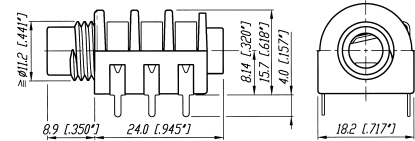

M Jacks

- Wide body and extremely durable contacts
- Available in all common versions:
  - mono
  - stereo
  - switched
  - unswitched
- Hardwire and PCB version
- Nose type in
  - half threaded
  - fully threaded
  - chrome ferrule
- Full threaded and chrome nose M Jacks are supplied with washer and fixing nut
- Mounting hardware for half threaded nose must be ordered separately
- Fascia appearance in plastic or chrome

NMJ6HHD2

NMJ4HC-S

NRJ-NUT-B

NRJ-WB (washer)

NMJ6HFD2