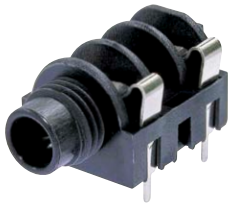

Half threaded nose

Chrome ferrule

Plastic nut

M Jacks

NMJ4HHD2

NMJ2HC-S

NMJ6HFD2

- Wide body and extremely durable contacts
- Available in all common versions:
 - mono
 - stereo
 - switched
 - unswitched
- Hardwire and PCB version
- Nose type in
 - half threaded
 - fully threaded
 - chrome ferrule
- Full threaded and chrome nose M Jacks are supplied with washer and fixing nut
- Mounting hardware for half threaded nose must be ordered separately
- Fascia appearance in plastic or chrome

NMJ6HHD2

NMJ4HC-S

NRJ-NUT-B

NRJ-WB (washer)

NMJ6HFD2