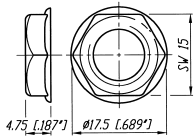

M Jacks

- Wide body and extremely durable contacts
- Available in all common versions:
  - mono
  - stereo
  - switched
  - unswitched
- Hardwire and PCB version
- Nose type in
  - half threaded
  - fully threaded
  - chrome ferrule
- Full threaded and chrome nose M Jacks are supplied with washer and fixing nut
- Mounting hardware for half threaded nose must be ordered separately
- Fascia appearance in plastic or chrome

NMJ6HHD2

NMJ4HC-S

NRJ-NUT-B

NRJ-WB (washer)

NMJ6HFD2