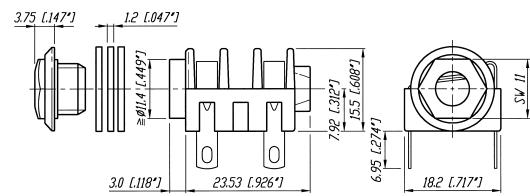

M Jacks

- Wide body and extremely durable contacts
- Available in all common versions:
  - mono
  - stereo
  - switched
  - unswitched
- Hardwire and PCB version
- Nose type in
  - half threaded
  - fully threaded
  - chrome ferrule
- Full threaded and chrome nose M Jacks are supplied with washer and fixing nut
- Mounting hardware for half threaded nose must be ordered separately
- Fascia appearance in plastic or chrome

NMJ6HHD2

NMJ4HC-S

NRJ-NUT-B

NRJ-WB (washer)

NMJ6HFD2