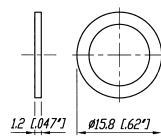

Half threaded nose

Chrome ferrule

Plastic nut

M Jacks

NMJ4HHD2

NMJ2HC-S

NMJ6HFD2

- Wide body and extremely durable contacts
- Available in all common versions:
 - mono
 - stereo
 - switched
 - unswitched
- Hardwire and PCB version
- Nose type in
 - half threaded
 - fully threaded
 - chrome ferrule
- Full threaded and chrome nose M Jacks are supplied with washer and fixing nut
- Mounting hardware for half threaded nose must be ordered separately
- Fascia appearance in plastic or chrome

NMJ6HHD2

NMJ4HC-S

NRJ-NUT-B

NRJ-WB (washer)

NMJ6HFD2