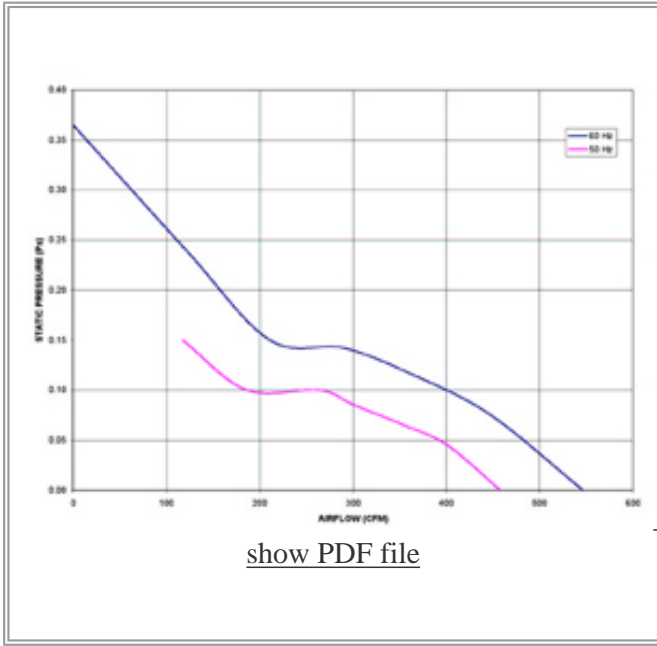

PERFORMANCE CHARACTERISTICS	
Air Flow: (CFM)	455/550
Static Pressure:	.287/.365

TERMINATION	
Leadwires:	Terminals

SAFETY				

All product names are used under license and are trademarks or registered trademarks of Comair Rotron, Inc.

[New Search](#)