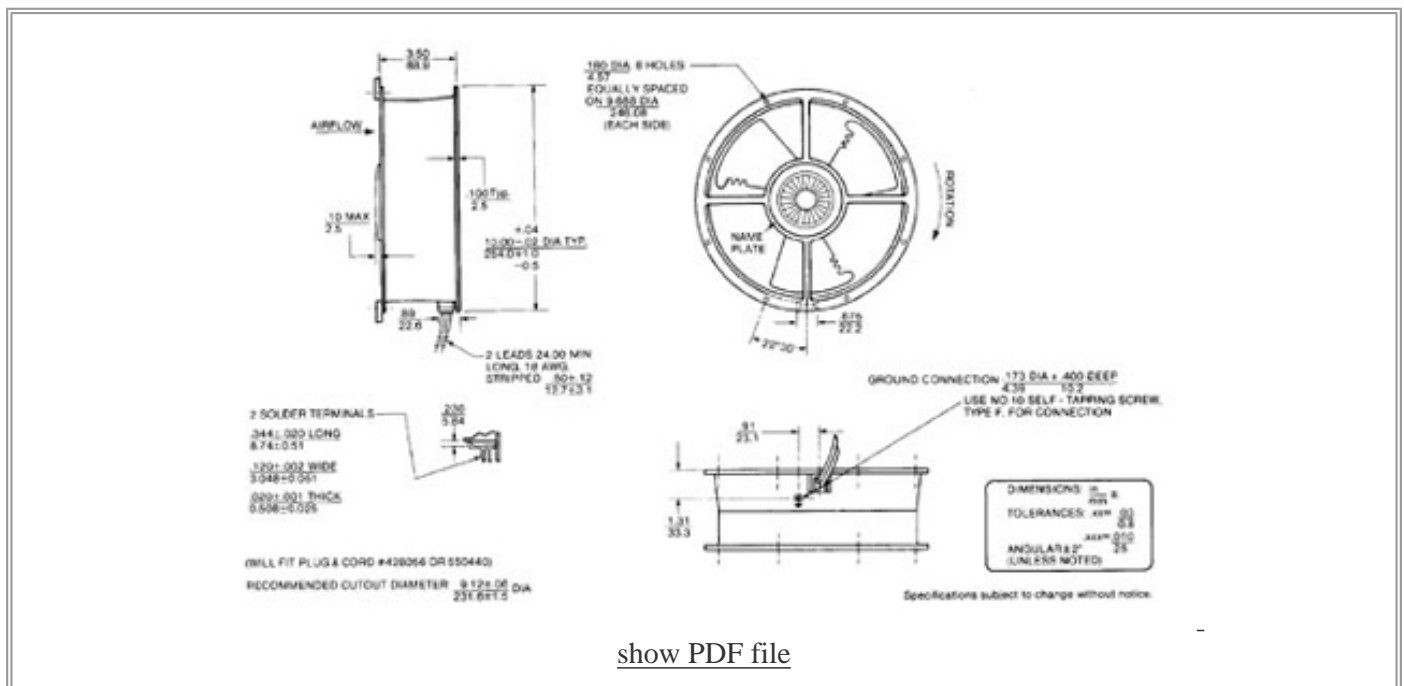

## Caravel AC (AC Fan)

COMAIR ROTRON PART NUMBER: **020189**  
 COMAIR ROTRON MODEL NUMBER: **CLE2T2**

MOTOR	
Rated Voltage:	115
Operating Voltage Range:	
Running Current: 50Hz   60Hz (amps)	0.48   0.5
Locked Rotor Current: (amps)	0.7
Rated Power: 50Hz   60Hz (watts)	34   0
Nominal Speed: 50Hz   60Hz (rpm)	1400   1650

MECHANICAL	
Dimensions:	254mm x 88.9mm (10.0in x 3.50in)
Bearing Type:	Ball
Motor Base:	Aluminum
Propeller:	Polycarbonate, UL94V-0, Black

[show PDF file](#)

### NOTES

PERFORMANCE CHARACTERISTICS	
Air Flow: (CFM)	455/550
Static Pressure:	.287/.365

TERMINATION	
Leadwires:	Terminals

SAFETY				
				

All product names are used under license and are trademarks or registered trademarks of Comair Rotron, Inc.