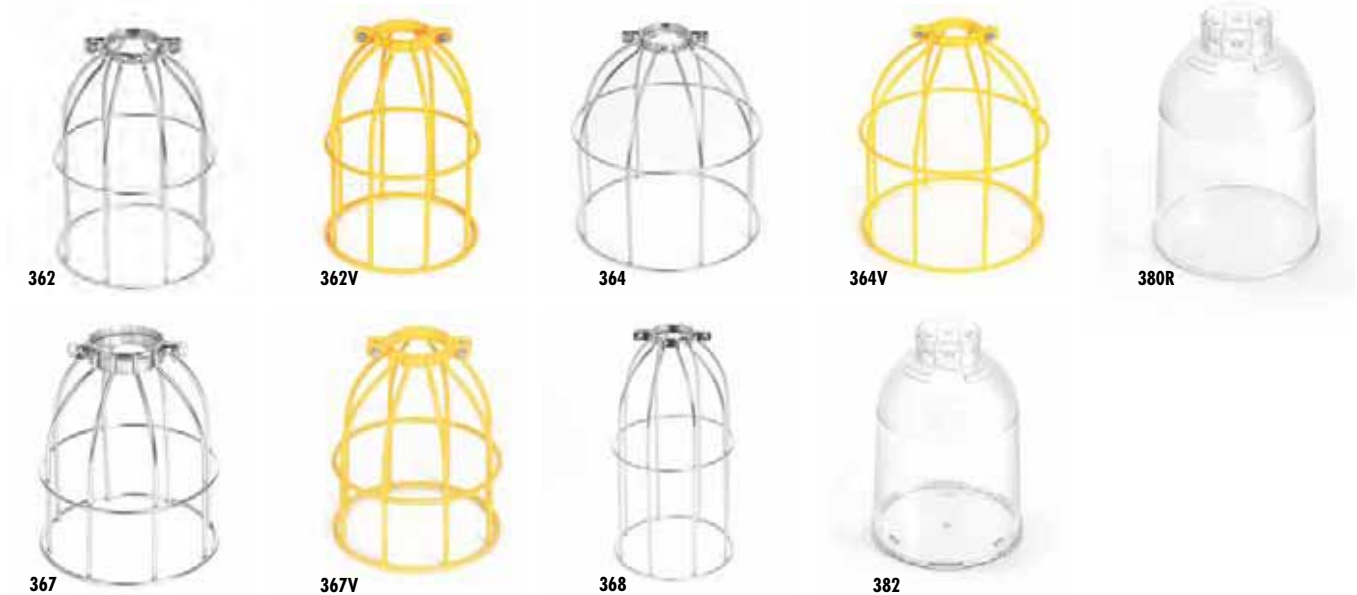

Stringlights Safety Yellow® Commercial Duty 200W Incandescent

Features and Benefits

- Molded NEMA plug included for quick installation
- Cord is 300V rated and sockets are molded to withstand hard usage
- 5000 includes Lamp-It-in-the-Box packaging to make installing bulbs a snap

Sockets: 5 per string for 15.24m (50')

10 per string for 30.48m (100')

Bulb Size: A21

Neck Diameter: 38.1mm (1.5")

Socket Construction: Molded

Environmental

NEMA Rating: Rain Tight

Cord Type	Cord Length	NEMA Configuration	Guard Included	Woodhead No.	Order No.
14/2 SJTW	30.48m (100.0')	NEMA 1-15	STR101	5000	130111-0027
12/3 SJTW	15.24m (50.0')	NEMA 5-15	None	5003	130111-0031
	30.48m (100.0')	NEMA 5-15	None	5002	130111-0030

Complete Guard Family for Use with 5000 Series Safety Yellow Stringlights or Assembled Stringlight Sockets that Feature 1½" Diameter Necks

Safety Yellow Stringlight Guards

Description	Vinyl Coated	Lamp Type	Woodhead No.	Order No.
Metal wire guard		A23	362	130114-0017
	Yes	A23	362V	130112-0153
		PAR38, R40	364	130114-0018
	Yes	PAR38, R40	364V	130112-0154
		A19, A21	367	130112-0156
	Yes	A19, A21	367V	130112-0157
Clear polycarbonate guard		PS25, PS30	368	130112-0158
		A19, A21	380R	130112-0169
Clear polycarbonate guard with bottom cover		A19, A21	382	130112-0172