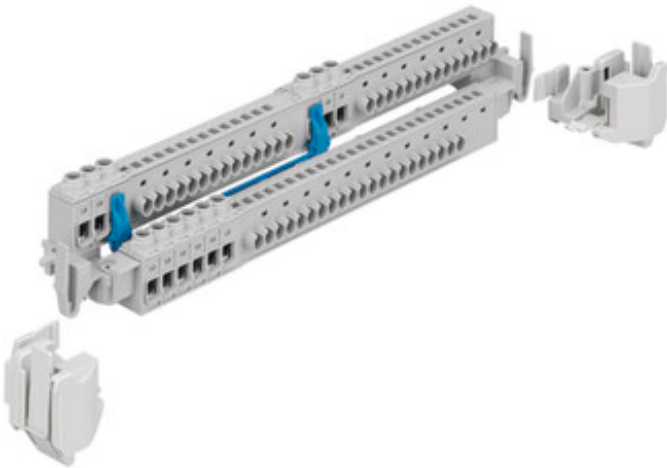

SCREWLESS TERMINAL RAIL

AK 28 PEN-SL

AK 28 PEN-SL

Screwless terminal rail

Article number: 79032701

PE/N screwless terminal, for installation in AK/AKi small-scale distributors from AK/AKi 14, as additional terminals or for replacement

Two-row PE/N terminal rail each with, 6 screwable clamping points, 2.5 mm² - 16 mm² and, 21 / 2 x 14 screwless clamping points 1.5 mm² - 4 mm², {inkl. Adaptern für den Einbau in AK und AK-F Kleinverteilern und Plus-Typen mit Air-Technologie}