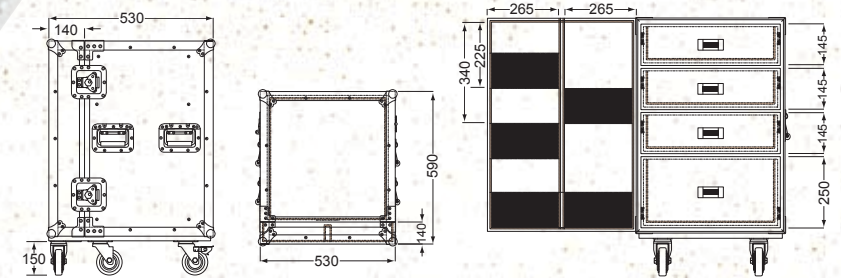

# LARGE 4 DRAWER ROLL CAB

Order Code: J02038  
Model Number: RHCDR004

**BUILT TO LAST**  
Piano hinge keeps going and going for years

**SPACIOUS**  
Pull out tool drawers

**EASY TO MOVE**  
With 5 casters on base

The biggest drawer set in the Rhino range has all the features you've come to expect - braked casters, locking butterfly catches, grab handles, a full length piano hinge - and then adds even more storage space. Four cavernous compartments in the swing door are great for bigger tools like drills, saws and crowbars. And to make sure it won't topple over, there's an added fifth caster on the door itself. This is one drawer set that stores so much you'll almost need a sat nav to find your spanners!

Width (mm)	Height (mm)	Depth (mm)	Weight (kg)	Internal Capacity (m³)
530	834	645	54.6	0.35