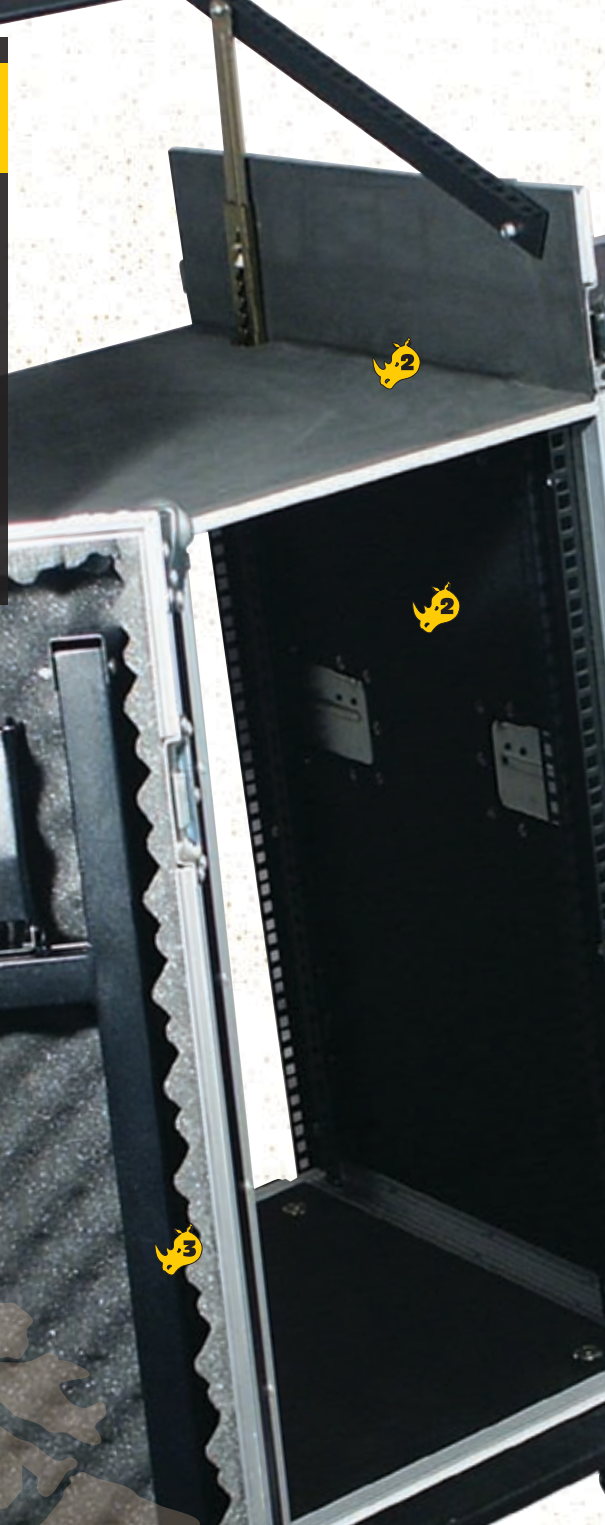

TWIN TABLE 16U DJ RACK CASE

Order Code: J01409
Model Number: RHCCR16UDJR

- SECURE**
Lockable butterfly catches keep kit safe and secure
- UNIQUE DESIGN**
Holds both 19" rackmount kit and a lift up mixer desk
- SPACE SAVING**
Doors turn into twin DJ desks with integral legs

16u

This one has everything a DJ needs - apart from a crowd! Take a wheeled cab with a ratcheted mixer frame, add 16U of 19" rackmount capacity and pack it all with the most shock absorbing waffle foam you can find. Now what else? Add fold out legs to the front and rear doors and you've got two sturdy tables that clip onto the cab that are strong enough for decks, vinyl, desktop mixers - and of course your beer!

Width (mm)	Height (mm)	Depth (mm)	Weight (kg)
530	1120	677	39.5