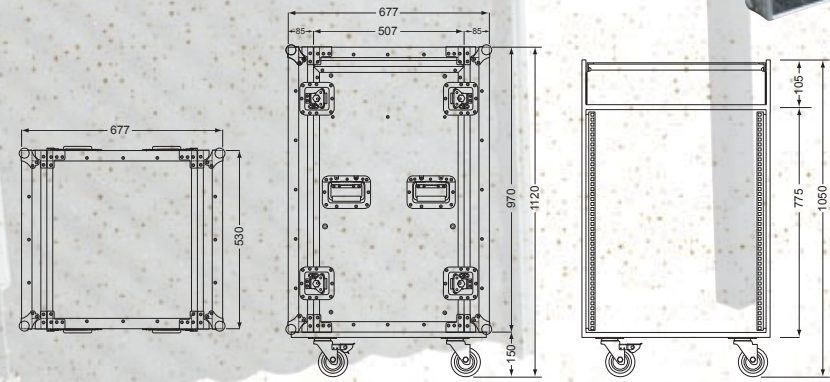

TWIN TABLE 16U DJ RACK CASE

Order Code: J01409
Model Number: RHCCR16UDJR

- SECURE**
Lockable butterfly catches keep kit safe and secure
- UNIQUE DESIGN**
Holds both 19" rackmount kit and a lift up mixer desk
- SPACE SAVING**
Doors turn into twin DJ desks with integral legs

16u

This one has everything a DJ needs - apart from a crowd! Take a wheeled cab with a ratcheted mixer frame, add 16U of 19" rackmount capacity and pack it all with the most shock absorbing waffle foam you can find. Now what else? Add fold out legs to the front and rear doors and you've got two sturdy tables that clip onto the cab that are strong enough for decks, vinyl, desktop mixers - and of course your beer!

Width (mm)	Height (mm)	Depth (mm)	Weight (kg)
530	1120	677	39.5