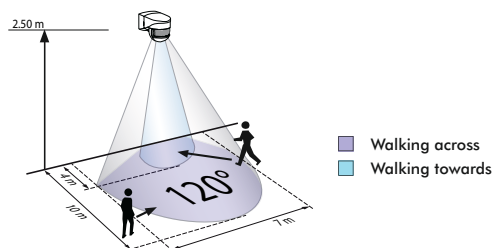

### **i** PRODUCT INFORMATION

- User-friendly mini external motion detector with 120° detection area
- Adjustable ball head
- Detection area can be restricted with blinds

### ■ TECHNICAL DATA

- ⚡ 230 V AC +/- 10 %
- 🌀 120°
- 📏 max. 10 m when walking across (tangential)
- 📦 IP44 / Class II
- 🌡️ -25 °C to +50 °C
- 🛡️ Housing UV- and shock resistant polycarbonate
- Channel 1 (control the lighting)**
- 💡 1000 W,  $\cos \varphi = 1$   
500 VA,  $\cos \varphi = 0.5$
- 🕒 4 s - 10 min
- 🌙☀️ 2 - 2000 Lux