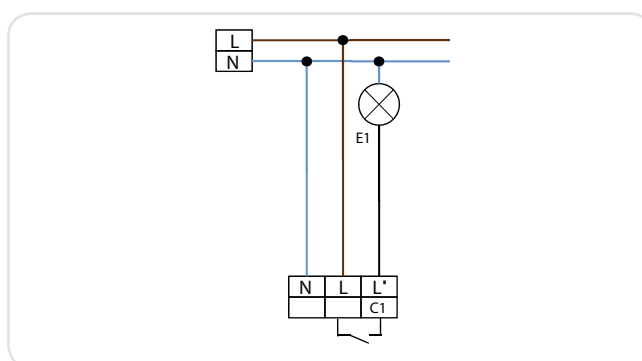

## LC-Mini 120

### **i** PRODUCT INFORMATION

- User-friendly mini external motion detector with 120° detection area
- Adjustable ball head
- Detection area can be restricted with blinds

### ■ TECHNICAL DATA

- ⚡ 230 V AC +/- 10 %
- 🌀 120°
- 📏 max. 10 m when walking across (tangential)
- 📦 IP44 / Class II
- 🌡️ -25 °C to +50 °C
- 🛡️ Housing UV- and shock resistant polycarbonate
- Channel 1 (control the lighting)**
- 💡 1000 W,  $\cos \varphi = 1$   
500 VA,  $\cos \varphi = 0.5$
- 🕒 4 s - 10 min
- 🌙☀️ 2 - 2000 Lux