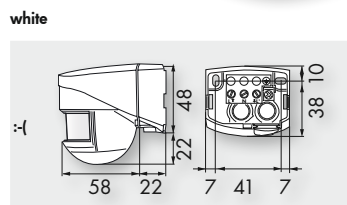

### **i** PRODUCT INFORMATION

- User-friendly mini external motion detector with 120° detection area
- Adjustable ball head
- Detection area can be restricted with blinds

### ■ TECHNICAL DATA

- ⚡ 230 V AC +/- 10 %
- 🌀 120°
- 📏 max. 10 m when walking across (tangential)
- 📦 IP44 / Class II
- 🌡️ -25 °C to +50 °C
- 🛡️ Housing UV- and shock resistant polycarbonate
- Channel 1 (control the lighting)**
- 💡 1000 W,  $\cos \varphi = 1$   
500 VA,  $\cos \varphi = 0.5$
- 🕒 4 s - 10 min
- 🌙☀️ 2 - 2000 Lux