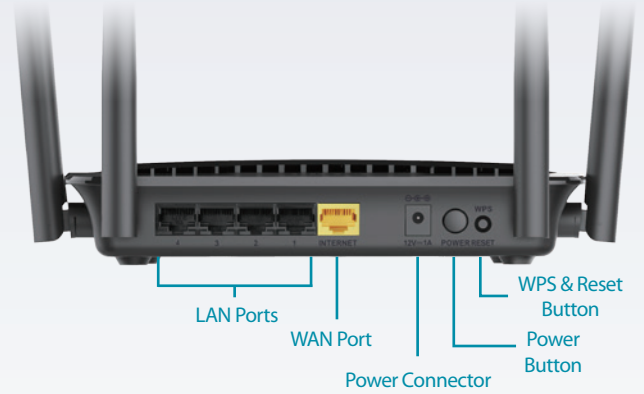

Easy to Set Up, Easy to Secure

Sharing your Internet connection doesn't have to be a complicated process - just open a web browser to access the setup wizard and follow the easy step-by-step instructions to get started. Alternatively, you can download the free QRS (Quick Router Setup) App for iOS or Android to set up directly on your smartphone or tablet without the need of a computer. Implement WPA/WPA2 wireless security in minutes with the wireless network setup wizard, or use Wi-Fi Protected Setup (WPS), which establishes a secure connection to new devices without the need to enter settings or create passwords. In addition, the built-in firewall requires no setup, protecting you against malicious attacks from the Internet, and access control features allow you to restrict access to your network giving you greater control over network users.