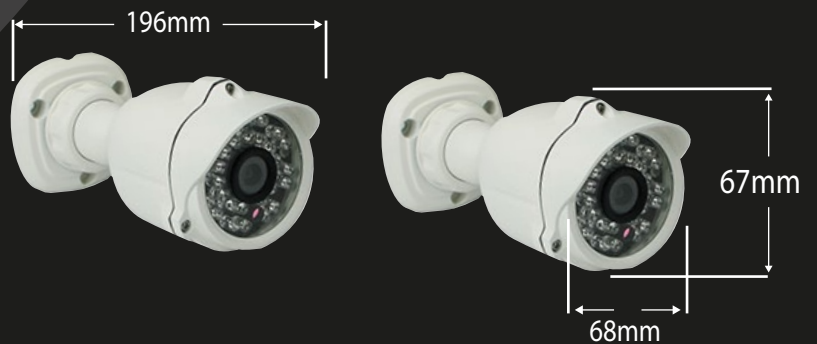

Professional HD-IP 4MP WDR H265 IR Bullet Camera

X2C4000BP

- 4 Megapixel Resolution
- 3.6mm (78°) Lens
- 20m Smart IR Night Vision
- H265 Video Compression
- PoE Compatible
- Weatherproof (IP66 Rated)

Features

Professional HD-IP IR Bullet Camera, supplied in a rugged IP66 Enclosure with a cable managed bracket which allows for quick, secure installation. A high quality 3.6mm lens for a 78° viewing angle with high power LEDs allowing night vision up to 20 metres.

The 4 Megapixel (2288 x 1712) CMOS Sensor supplied in the X2C4000BP achieves a resolution approximately nine times that of a conventional camera. This makes it possible to cover nine times the monitoring area, the image quality being the same. In addition, when captured images are enlarged the detail is much clearer.