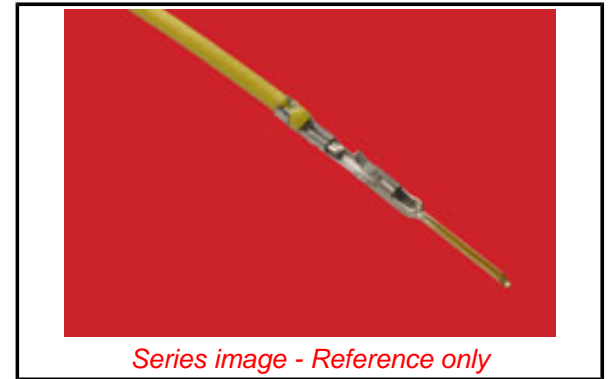

Solder Process Data

Lead-free Process Capability	N/A
------------------------------	-----

Material Info

Old Part Number	70021-0223
-----------------	------------

Reference - Drawing Numbers

Product Specification	PS-70021
Sales Drawing	SD-70021-0*06_0*23, SD-70021-0223