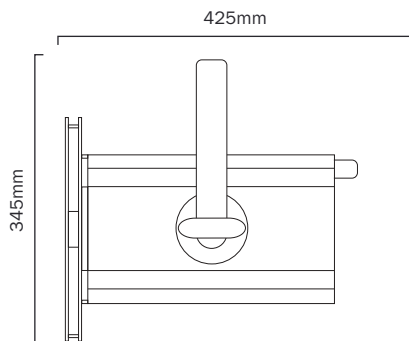

2 YEAR WARRANTY
Valid from date of purchase & subject to Terms & Conditions

Barn Doors included

Order code	Version
ELUM090	100W WW
ELUM091	100W CW

Specifications

- Power consumption: 120W
- Power supply: 100~240V, 50/60Hz
- Dimensions: 430 x 270 x 340mm
- Weight: 7.3kg

2 YEAR WARRANTY
Valid from date of purchase & subject to Terms & Conditions

Barn Doors included

Order code	Version
ELUM092	150W WW
ELUM093	150W CW

Specifications

- Power consumption: 170W
- Power supply: 100~240V, 50/60Hz
- Dimensions: 430 x 270 x 340mm
- Weight: 7.3kg