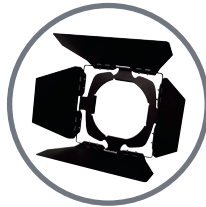

Barn Doors included