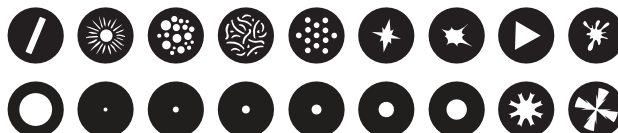

Optics

- Lamp: Philips MSD Platinum 5R (8000K)
- Beam angle: 3.8°
- Motorised focus

Effects

- 8 facet rotating prism
- Frost filter

Gobo wheel

- 17 fixed gobos + open

Colour wheel

- 14 fixed colours + open
- Rainbow effect in both directions

Control

- Built-in macros accessible via DMX
- DMX channels: 15/16 or 19 selectable

Dimmer

- 0-100% dimming and variable strobe

Pan & tilt

- Pan/tilt auto correction
- Pan: 540°, Tilt: 270°

Gobos:

Additional features

- Quick release omega clamps included
- 4 push button menu with LED display
- PowerCON in
- 3-Pin XLR in/out sockets
- Fan Cooled

Specifications

- Power consumption: 290W
- Power supply: 100~240V, 50/60Hz
- Dimensions: 496 x 394 x 325mm
- Weight: 18kg

Order code **ELUM014**