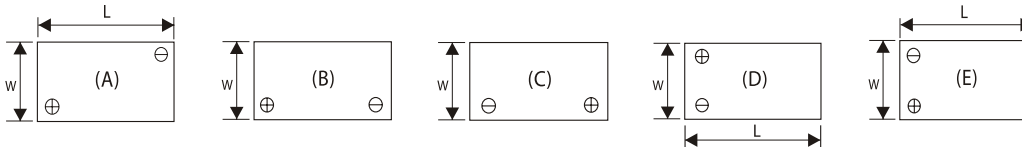

BATTERIES

	NOMINAL VOLTAGE	NOMINAL CAPACITY	LENGTH	WIDTH	HEIGHT	WEIGHT	TERMINAL DETAILS	INTERNAL RESISTANCE	CHARGE CURRENT MAX	CCA AT 0°C	SHORT CIRCUIT	QTY PER BOX
BEG060075	6V	6.5Ah	151mm	34mm	94mm	1.2kg	B - T1	14mΩ	1.5A	N/A	350A	10
BEG060100	6V	10Ah	151mm	34mm	94mm	1.67kg	B - T1	10mΩ	4A	N/A	500A	10
BEG060120	6V	12Ah	151mm	50mm	94mm	1.85kg	B - T2	10mΩ	4.8A	N/A	600A	10
BEG120075	12V	8Ah	151mm	65mm	94mm	2.5kg	D - T1	20mΩ	3.2A	N/A	400A	8
BEG120120	12V	12Ah	151mm	98mm	95mm	4.4kg	D - T2	16mΩ	4.8A	N/A	600A	4
BEG120180	12V	17Ah	181mm	77mm	167mm	5.5kg	C - M5	16mΩ	6.8A	270A	850A	2
BEG120180A	12V	17Ah	181mm	77mm	167mm	5.7kg	C - M5*	16.5mΩ	5.1A	270A	850A	2
BEG120260	12V	24Ah	166mm	175mm	125mm	8.1kg	C - M5	12mΩ	9.6A	300A	1200A	1
BEG120330A	12V	33Ah	195mm	130mm	155mm	11kg	B - M6	10mΩ	9.9A	320A	850A	1
BEG120450	12V	45Ah	197mm	165mm	170mm	14.6g	C - M6	7.5mΩ	13.5A	350A	1050A	1
BEG120550	12V	55Ah	229mm	138mm	208mm	18.5kg	B - M6	5.8mΩ	14A	380A	1400A	1
BEG120700	12V	60Ah	258mm	166mm	206mm	24kg	C - M6	5mΩ	18A	550A	2100A	1
BEG120800	12V	75Ah	258mm	166mm	206mm	23.5kg	B - M6	5mΩ	20A	620A	2400A	1
BEG120900	12V	90Ah	306mm	169mm	210mm	30kg	B - M6	4mΩ	22A	680A	2650A	1
BEG121000	12V	90Ah	306mm	169mm	210mm	30kg	B - M6	5mΩ	25A	780A	2900A	1
BEG121200	12V	126Ah	410mm	176mm	227mm	38kg	B - M6	4.3mΩ	37.8A	1020A	2250A	1
BEG121500	12V	156Ah	482mm	170mm	240mm	47kg	B - M8	3.8mΩ	46.8A	1300A	2700A	1
BEG122000	12V	200Ah	520mm	238mm	218mm	65kg	E - M8	<36mΩ	50A	1670A	5400A	1

T1 = Faston Tab No.187 (4.8mm) T2 = Faston Tab No.250 (6.3mm)
 * = BEG120180A has a horizontal maintained M5 terminal

NB: Total height does not allow for terminal bolt when screwed into battery terminals (Relevant for screw terminal batteries)