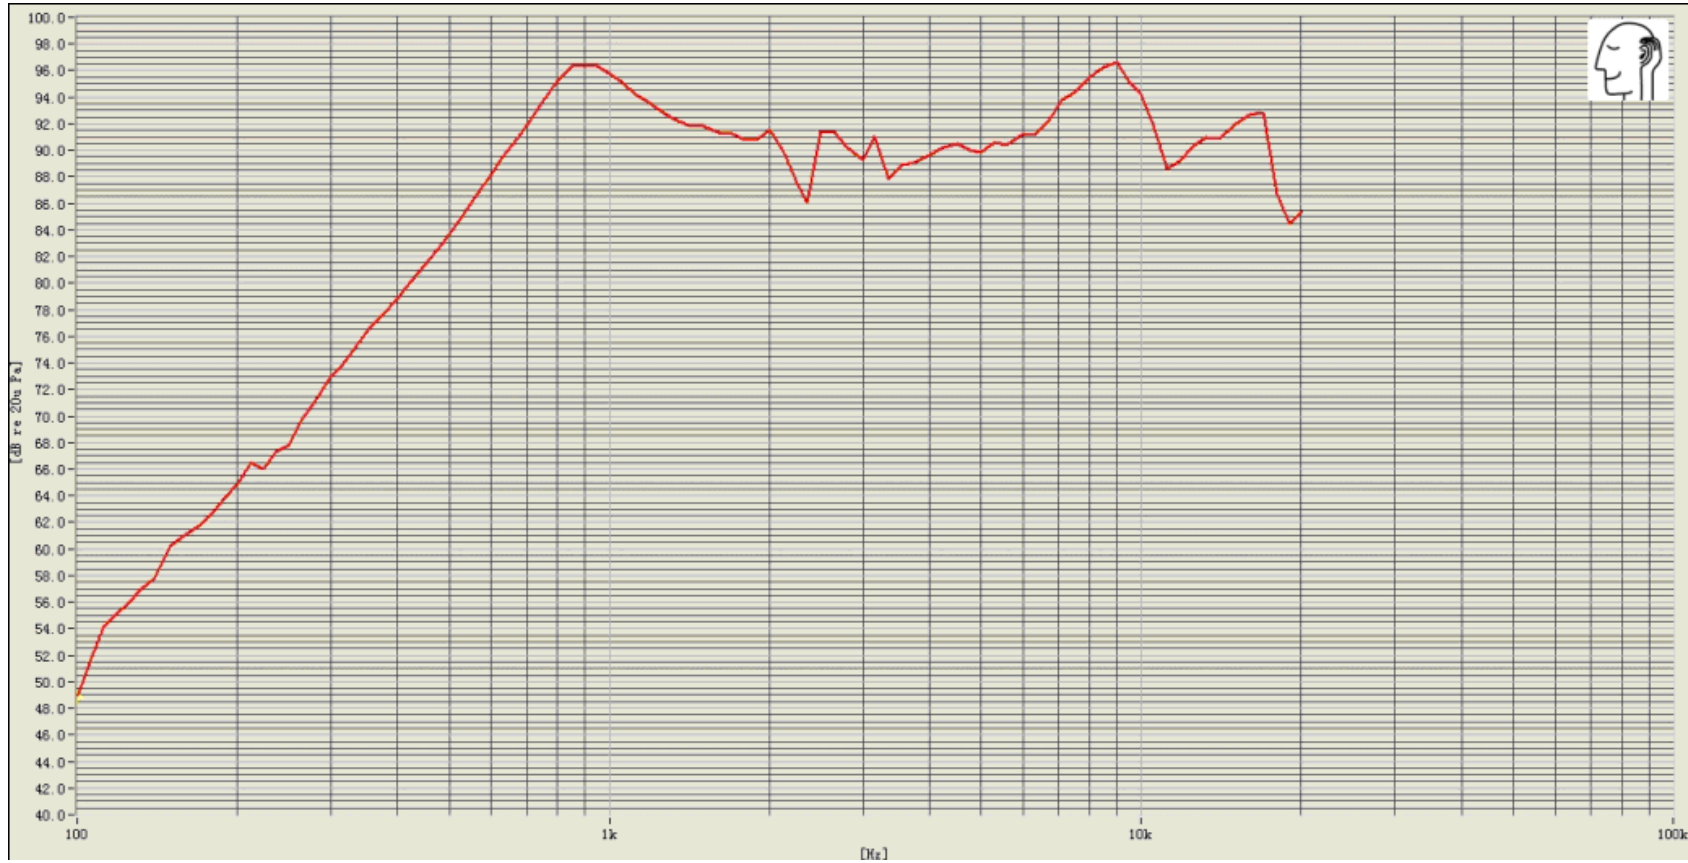

ABS-237-RC 9x16x3.0t 8OHM SPEAKER - Frequency Response Curve

SPEAKERS

2.0Vrms/10cm in 1cc box

ALAN BUTCHER COMPONENTS LTD

Alan Butcher Components Ltd

Unit 1 Beechwood Clump Farm Industrial Estate Tin Pot Lane Blandford Dorset DT11 7TD

Telephone 01258 456360 Facsimile 01258 459194 Email sales@abcomponents.co.uk

www.abcomponents.co.uk

BS EN ISO 9001 Certification No 5239