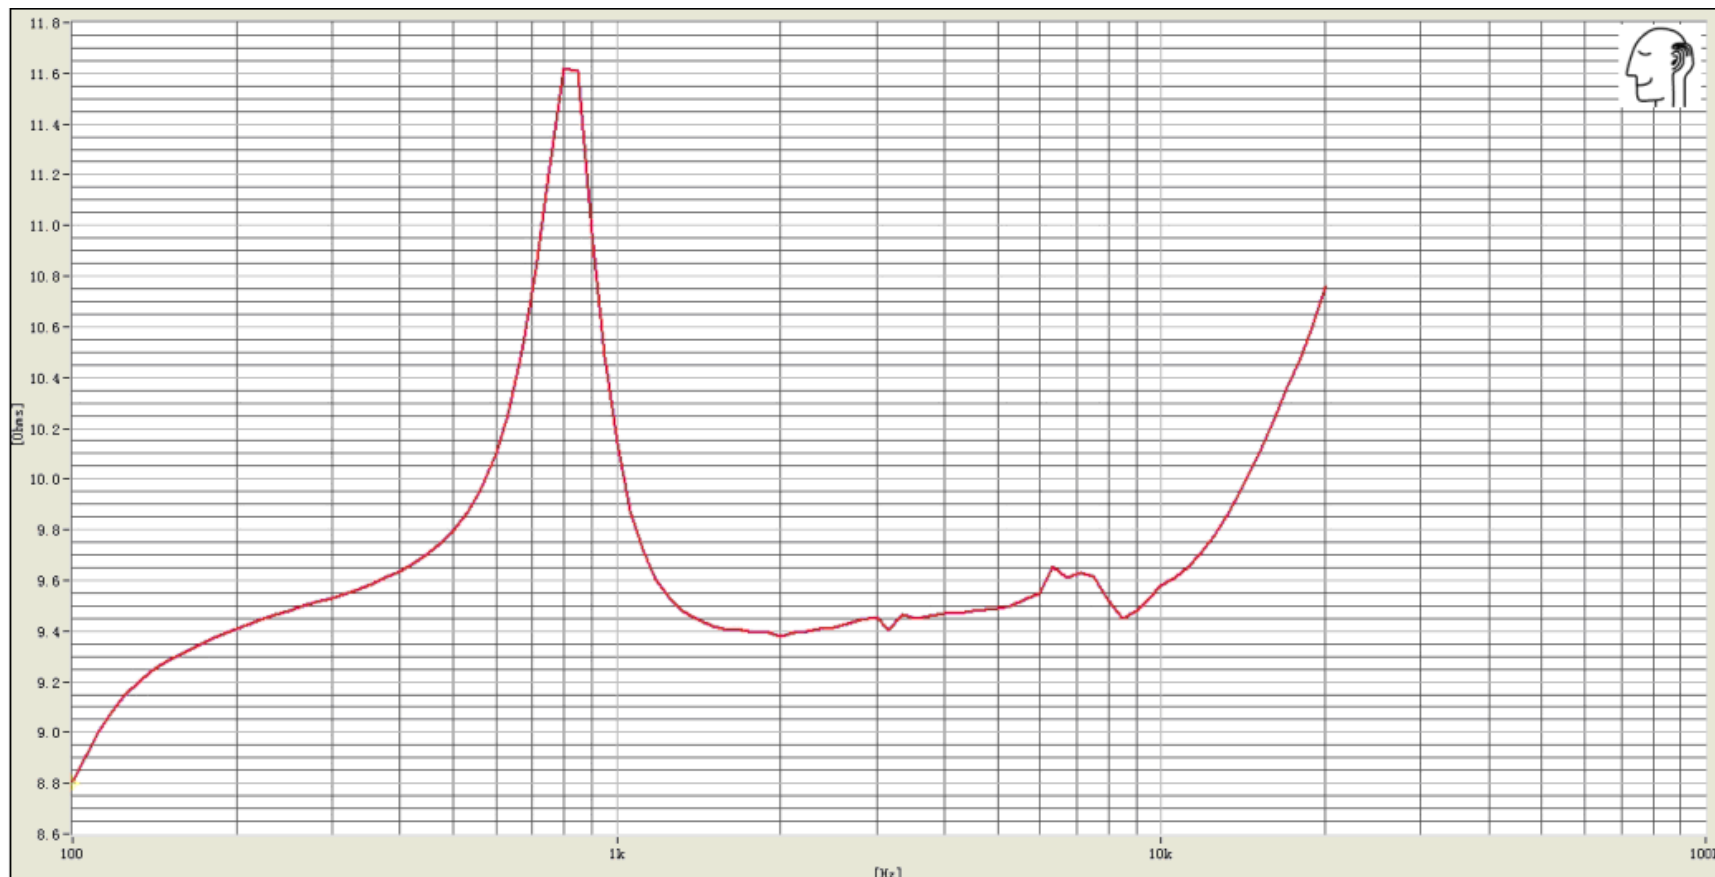

ABS-237-RC 9x16x3.0t 8OHM SPEAKER - Impedance Response Curve

SPEAKERS

2.0Vrms/10cm

ALAN BUTCHER COMPONENTS LTD

Alan Butcher Components Ltd

Unit 1 Beechwood Clump Farm Industrial Estate Tin Pot Lane Blandford Dorset DT11 7TD

Telephone 01258 456360 Facsimile 01258 459194 Email sales@abcomponents.co.uk

www.abcomponents.co.uk

BS EN ISO 9001 Certification No 5239