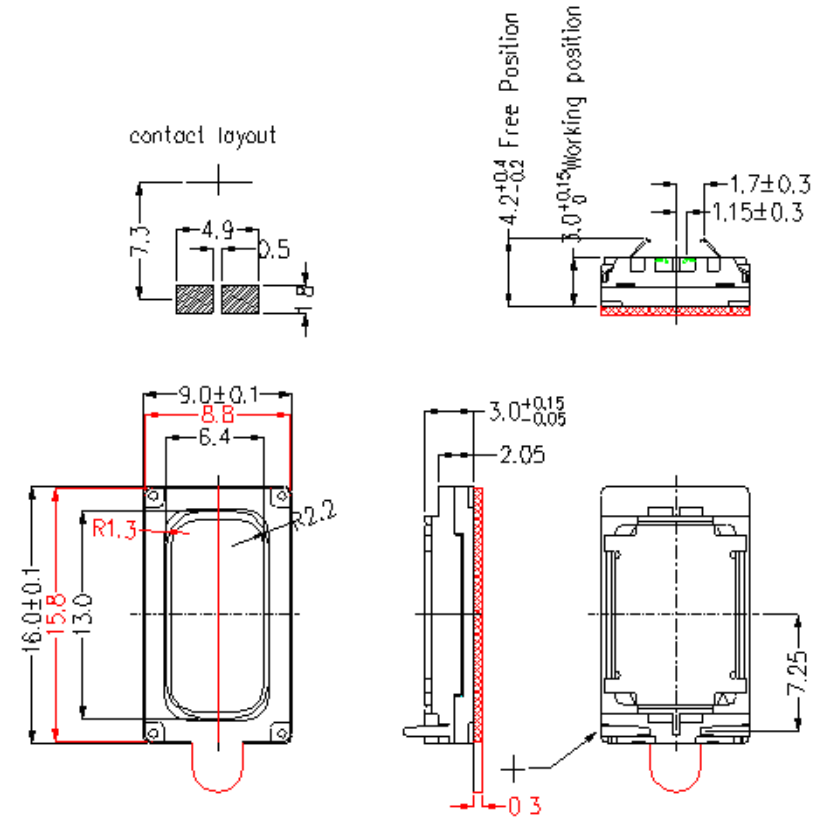

ABS-237-RC 9x16x3.0t 8OHM SPEAKER

SPEAKERS

Specifications

	ABS-237-RC
Rated impedance	8±15%Ω
Rated input power	0.5W
Maximum input power	0.7W
Resonant frequency at 2.0Vrms/0.1m in 1cc box	850±20%Hz
Frequency range	FoHz -10,000Hz
Sound pressure level at 2.0Vrms/0.1m at 2.0kHz	88±3dB
Total harmonic distortion at 1KHz, 2.0Vrms/0.1m	10%Max
Flux density	0.4T
Operating temperature	-30~+70°C
Storage temperature	-40~+85°C
Weight	1.5g

Material

Frame - PPA
 Yoke - SPCC
 Diaphragm - PEEK
 Voice coil - Copper Wire

Plate - SPCC
 Magnet - NdFeB
 Front Cover - PPA
 Spring Terminal x 2 - SUS

Dimensions Unit: mm

ALAN BUTCHER COMPONENTS LTD

Alan Butcher Components Ltd

ABS-237-RC 9x16x3.0t 8OHM SPEAKER - Frequency Response Curve

SPEAKERS

2.0Vrms/10cm in 1cc box

ALAN BUTCHER COMPONENTS LTD

Alan Butcher Components Ltd

Unit 1 Beechwood Clump Farm Industrial Estate Tin Pot Lane Blandford Dorset DT11 7TD