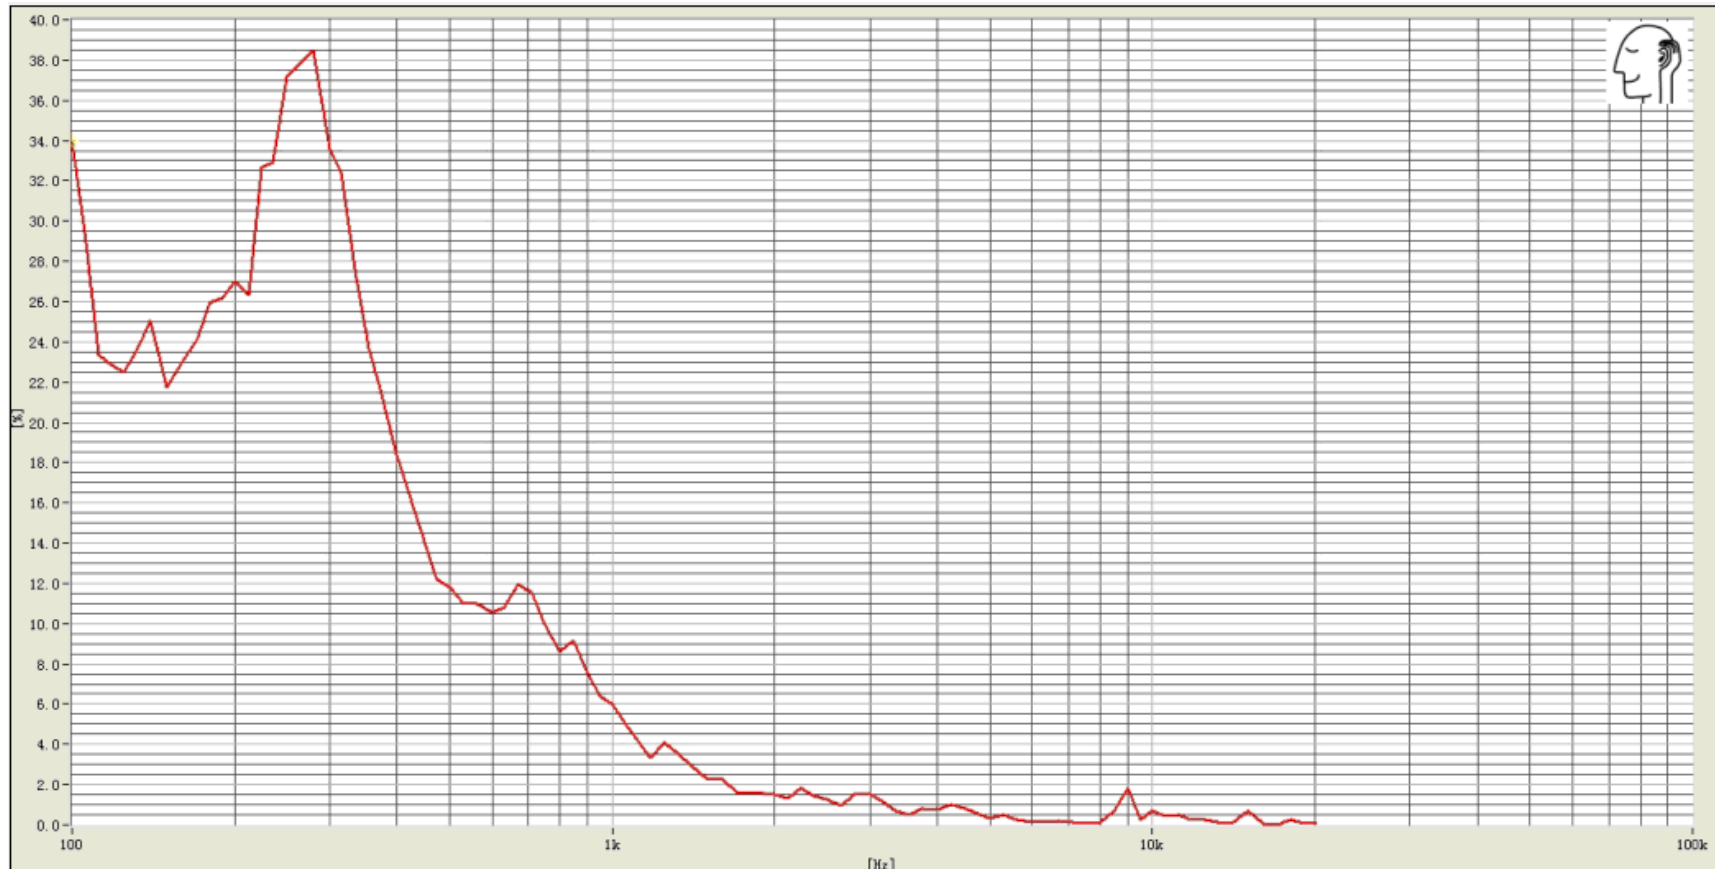

ABS-237-RC 9x16x3.0t 8OHM SPEAKER - Speaker Distortion Curve

SPEAKERS

2.0Vrms/10cm in 1cc box

ALAN BUTCHER COMPONENTS LTD

Alan Butcher Components Ltd

Unit 1 Beechwood Clump Farm Industrial Estate Tin Pot Lane Blandford Dorset DT11 7TD

Telephone 01258 456360 Facsimile 01258 459194 Email sales@abcomponents.co.uk

www.abcomponents.co.uk

BS EN ISO 9001 Certification No 5239