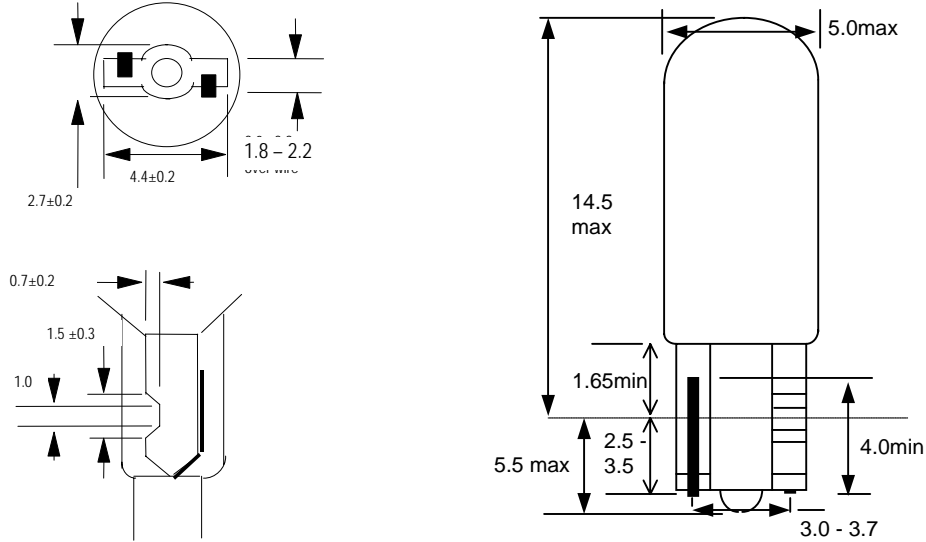

Description : **T-1½(5mm) Lead-free Wedge base lamp 24V 30mA**

Dimensional Characteristics : All dimensions in mm

Marking

**CML 24V 30mA**

Performance Characteristics @ 24 volts

	Nom	Min	Max
<b>Current(mA)</b>	<b>30</b>	<b>27</b>	<b>33</b>
<b>Light output(Lm)</b>	<b>1.25</b>	<b>0.95</b>	<b>1.55</b>
<b>Life(hrs)</b>	<b>5,000</b>		