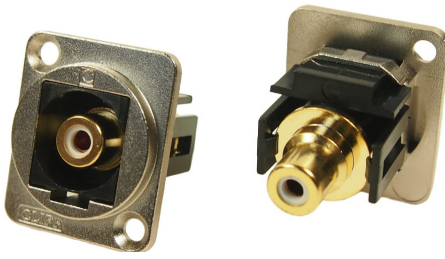

NEW

Part No. **Description**
CP30213M LC Duplex SM adaptor, Nickel Plated, CSK Hole

Part No. **Description**
CP30214M LC Duplex MM, Nickel Plated, CSK Hole

Part No. **Description**
CP30215M SC Simplex SM, Nickel Plated, CSK Hole

Part No. **Description**
CP30216M SC Simplex MM, Nickel Plated, CSK Hole

Part No. **Description**
CP30217M Toslink, CSK Hole

Part No. **Description**
CP30220M UTP Cat5e RJ45-RJ45, CSK Hole

Part No. Description
CP30220SM FTP Cat5e RJ45-RJ45, Shielded, CSK Hole

Part No. Description
CP30222M UTP Cat6 RJ45-RJ45, CSK Hole

Part No. Description
CP30222SM FTP Cat6 RJ45-RJ45, Shielded, CSK Hole

Part No. Description
CP30230M RCA Phono RED, CSK Hole

Part No. Description
CP30231M RCA Phono WHITE, CSK Hole

Part No. Description
CP30232M RCA Phono YELLOW, CSK Hole

Other colours available on request.

Part No. Description
CP30241M Blanking Plate, CSK Hole

For further information, contact sales@cliffuk.co.uk

Cliff Electronic Components Limited
76 Holmethorpe Avenue, Holmethorpe Ind. Estate,
Redhill, Surrey RH1 2PF U.K.
Tel: +44 (0)1737 771375 Fax: +44 (0)1737 766012