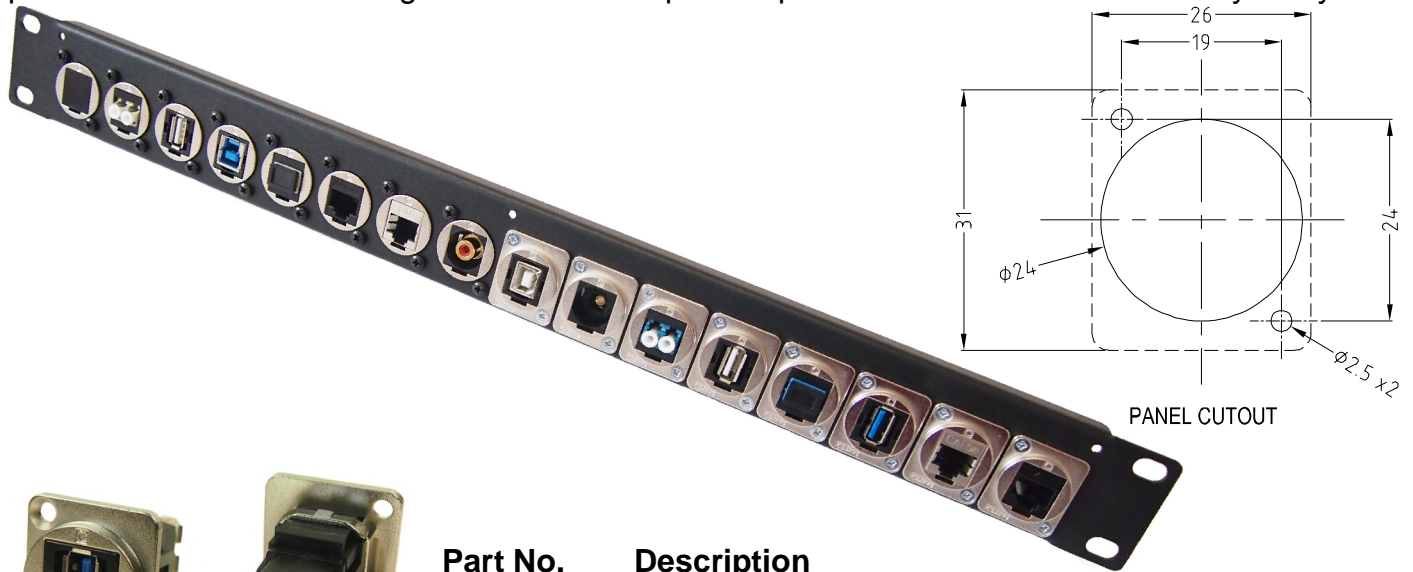

CLIFF

METAL FEEDTHROUGH CONNECTORS FT Series

The Metal FT Series of true feed through connectors are perfect for developing custom I/O configurations for wall-plates, rack panels, etc. ALL fit within a standard XLR panel cutout, and use common cabling for front and back connections. No soldering, no punch terminations, just use the standard cable for that particular connector style. Mount from the front or back, low rear profile accommodates the tightest “behind the panel” spaces. Available in a wide variety of styles.

Part No. **Description**
CP30205NM USB 3.0 A to USB 3.0 A, Nickel Plated, CSK hole.

Part No. **Description**
CP30206NM USB 3.0 B to USB 3.0 A, Nickel Plated, CSK hole.

Part No. **Description**
CP30207NM USB 2.0 B to USB 2.0 A, Nickel Plated, CSK hole.

Part No. **Description**
CP30208NM USB 2.0 A to USB 2.0 A, Nickel Plated, CSK hole.

Part No. **Description**
CP30209NM USB 2.0 A to USB 2.0 B, Nickel Plated, CSK hole.

Part No. **Description**
CP30210NM USB 3.0 A to USB 3.0 B, Nickel Plated, CSK hole.

NEW

Part No. **Description**
CP30213M LC Duplex SM adaptor, Nickel Plated, CSK Hole

Part No. **Description**
CP30214M LC Duplex MM, Nickel Plated, CSK Hole

Part No. **Description**
CP30215M SC Simplex SM, Nickel Plated, CSK Hole