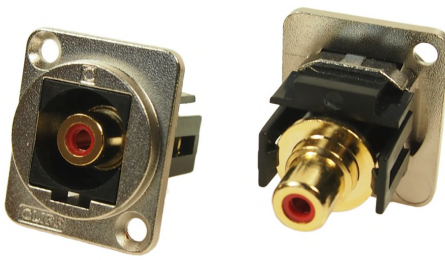

NEW

Part No. **Description**
CP30213M LC Duplex SM adaptor, Nickel Plated, CSK Hole

Part No. **Description**
CP30214M LC Duplex MM, Nickel Plated, CSK Hole

Part No. **Description**
CP30215M SC Simplex SM, Nickel Plated, CSK Hole

Part No. **Description**
CP30216M SC Simplex MM, Nickel Plated, CSK Hole

Part No. **Description**
CP30217M Toslink, CSK Hole

Part No. **Description**
CP30220M UTP Cat5e RJ45-RJ45, CSK Hole

Part No. Description
CP30220SM FTP Cat5e RJ45-RJ45, Shielded, CSK Hole

Part No. Description
CP30222M UTP Cat6 RJ45-RJ45, CSK Hole

Part No. Description
CP30222SM FTP Cat6 RJ45-RJ45, Shielded, CSK Hole

Part No. Description
CP30230M RCA Phono RED, CSK Hole

Part No. Description
CP30231M RCA Phono WHITE, CSK Hole

Part No. Description
CP30232M RCA Phono YELLOW, CSK Hole

Other colours available on request.

Part No. Description
CP30241M Blanking Plate, CSK Hole

For further information, contact sales@cliffuk.co.uk

Cliff Electronic Components Limited
76 Holmethorpe Avenue, Holmethorpe Ind. Estate,
Redhill, Surrey RH1 2PF U.K.
Tel: +44 (0)1737 771375 Fax: +44 (0)1737 766012