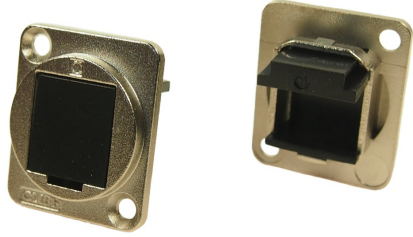

NEW

Part No. **Description**
CP30213M LC Duplex SM adaptor, Nickel Plated, CSK Hole

Part No. **Description**
CP30214M LC Duplex MM, Nickel Plated, CSK Hole

Part No. **Description**
CP30215M SC Simplex SM, Nickel Plated, CSK Hole

Part No. **Description**
CP30216M SC Simplex MM, Nickel Plated, CSK Hole

Part No. **Description**
CP30217M Toslink, CSK Hole

Part No. **Description**
CP30220M UTP Cat5e RJ45-RJ45, CSK Hole

Part No. Description
CP30220SM FTP Cat5e RJ45-RJ45, Shielded, CSK Hole

Part No. Description
CP30222M UTP Cat6 RJ45-RJ45, CSK Hole

Part No. Description
CP30222SM FTP Cat6 RJ45-RJ45, Shielded, CSK Hole

Part No. Description
CP30230M RCA Phono RED, CSK Hole

Part No. Description
CP30231M RCA Phono WHITE, CSK Hole

Part No. Description
CP30232M RCA Phono YELLOW, CSK Hole

Other colours available on request.

Part No. Description
CP30241M Blanking Plate, CSK Hole

For further information, contact sales@cliffuk.co.uk

Cliff Electronic Components Limited
76 Holmethorpe Avenue, Holmethorpe Ind. Estate,
Redhill, Surrey RH1 2PF U.K.
Tel: +44 (0)1737 771375 Fax: +44 (0)1737 766012