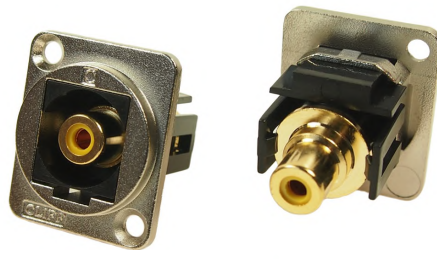

NEW

Part No. **Description**
CP30213M LC Duplex SM adaptor, Nickel Plated, CSK Hole

Part No. **Description**
CP30214M LC Duplex MM, Nickel Plated, CSK Hole

Part No. **Description**
CP30215M SC Simplex SM, Nickel Plated, CSK Hole

Part No. **Description**
CP30216M SC Simplex MM, Nickel Plated, CSK Hole

Part No. **Description**
CP30217M Toslink, CSK Hole

Part No. **Description**
CP30220M UTP Cat5e RJ45-RJ45, CSK Hole

Part No. Description
CP30220SM FTP Cat5e RJ45-RJ45, Shielded, CSK Hole

Part No. Description
CP30222M UTP Cat6 RJ45-RJ45, CSK Hole

Part No. Description
CP30222SM FTP Cat6 RJ45-RJ45, Shielded, CSK Hole

Part No. Description
CP30230M RCA Phono RED, CSK Hole

Part No. Description
CP30231M RCA Phono WHITE, CSK Hole

Part No. Description
CP30232M RCA Phono YELLOW, CSK Hole

Other colours available on request.

Part No. Description
CP30241M Blanking Plate, CSK Hole

For further information, contact sales@cliffuk.co.uk

Cliff Electronic Components Limited
76 Holmethorpe Avenue, Holmethorpe Ind. Estate,
Redhill, Surrey RH1 2PF U.K.
Tel: +44 (0)1737 771375 Fax: +44 (0)1737 766012