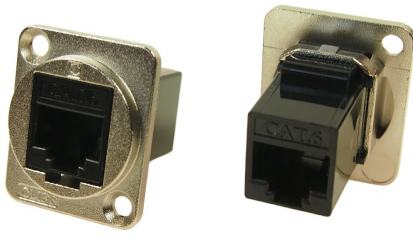

NEW

Part No. **Description**
CP30213M LC Duplex SM adaptor, Nickel Plated, CSK Hole

Part No. **Description**
CP30214M LC Duplex MM, Nickel Plated, CSK Hole

Part No. **Description**
CP30215M SC Simplex SM, Nickel Plated, CSK Hole

Part No. **Description**
CP30216M SC Simplex MM, Nickel Plated, CSK Hole

Part No. **Description**
CP30217M Toslink, CSK Hole

Part No. **Description**
CP30220M UTP Cat5e RJ45-RJ45, CSK Hole

Part No. Description
CP30220SM FTP Cat5e RJ45-RJ45, Shielded, CSK Hole

Part No. Description
CP30222M UTP Cat6 RJ45-RJ45, CSK Hole

Part No. Description
CP30222SM FTP Cat6 RJ45-RJ45, Shielded, CSK Hole

Part No. Description
CP30230M RCA Phono RED, CSK Hole

Part No. Description
CP30231M RCA Phono WHITE, CSK Hole

Part No. Description
CP30232M RCA Phono YELLOW, CSK Hole

Other colours available on request.

Part No. Description
CP30241M Blanking Plate, CSK Hole

For further information, contact sales@cliffuk.co.uk

Cliff Electronic Components Limited
76 Holmethorpe Avenue, Holmethorpe Ind. Estate,
Redhill, Surrey RH1 2PF U.K.
Tel: +44 (0)1737 771375 Fax: +44 (0)1737 766012