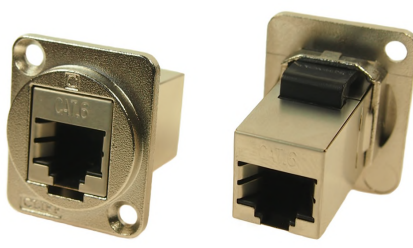

NEW

Part No. **Description**
CP30213M LC Duplex SM adaptor, Nickel Plated, CSK Hole

Part No. **Description**
CP30214M LC Duplex MM, Nickel Plated, CSK Hole

Part No. **Description**
CP30215M SC Simplex SM, Nickel Plated, CSK Hole

Part No. **Description**
CP30216M SC Simplex MM, Nickel Plated, CSK Hole

Part No. **Description**
CP30217M Toslink, CSK Hole

Part No. **Description**
CP30220M UTP Cat5e RJ45-RJ45, CSK Hole

Part No. Description
CP30220SM FTP Cat5e RJ45-RJ45, Shielded, CSK Hole

Part No. Description
CP30222M UTP Cat6 RJ45-RJ45, CSK Hole

Part No. Description
CP30222SM FTP Cat6 RJ45-RJ45, Shielded, CSK Hole

Part No. Description
CP30230M RCA Phono RED, CSK Hole

Part No. Description
CP30231M RCA Phono WHITE, CSK Hole

Part No. Description
CP30232M RCA Phono YELLOW, CSK Hole

Other colours available on request.

Part No. Description
CP30241M Blanking Plate, CSK Hole

For further information, contact sales@cliffuk.co.uk

Cliff Electronic Components Limited
76 Holmethorpe Avenue, Holmethorpe Ind. Estate,
Redhill, Surrey RH1 2PF U.K.
Tel: +44 (0)1737 771375 Fax: +44 (0)1737 766012