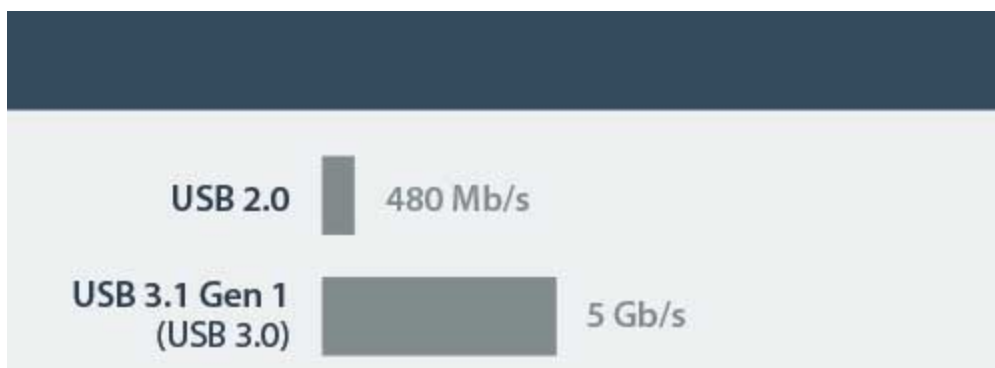

Harness the speed of USB 3.1