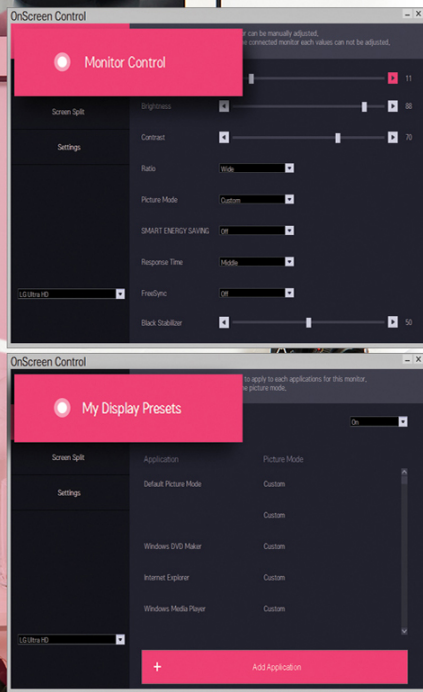

Black Stabilizer

Dynamic Action Sync

Black Stabilizer & Dynamic Action Sync **ON**

Up-scaled Work Efficiency

Exceptional Usability

OnScreen Control and My Display Presets allow you to easily customize monitor settings with a few clicks of a mouse

Frequency

| | |
|-------------------|------------|
| HDMI(H-Frequency) | 30 ~ 90KHz |
| HDMI(V-Frequency) | 56~75Hz |

Special Features

| | |
|----------------------------|---|
| Picture Mode | Custom, Reader1, Reader2, Photo, Cinema, Color Weakness |
| Ratio | Wide, Original |
| PIP | - (PIP mode in Screen Split) |
| DDC/CI | Yes |
| HDCP | Yes |
| Key Lock | Yes |
| Response Time Control | Yes |
| Game Mode | Yes |
| DAS Mode | Yes |
| Black Stabilizer | Yes |
| Flicker Safe | Yes |
| Smart Energy saving | Yes |
| Automatic standby | Yes |
| Reader Mode | Yes (Picture Mode) |
| Six Axis Control | Yes |
| Dual controller | Yes |
| Screen split2.0 (in OSC) | Yes |
| My Display Preset (in OSC) | Yes |
| OnScreen Control (OSC) | Yes |