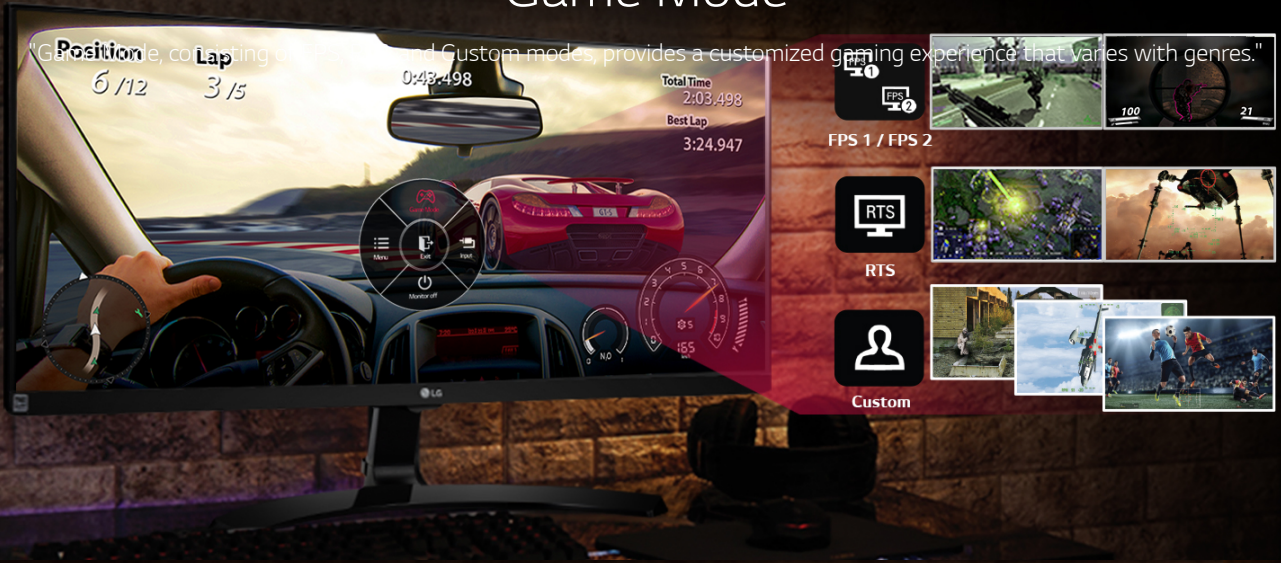

Game Mode

Fully Geared UP with Winning Features

Black Stabilizer is especially useful to detect objects including enemies that are hiding in dark areas. Dynamic Action Sync allows you to attack enemies faster with less lag time.