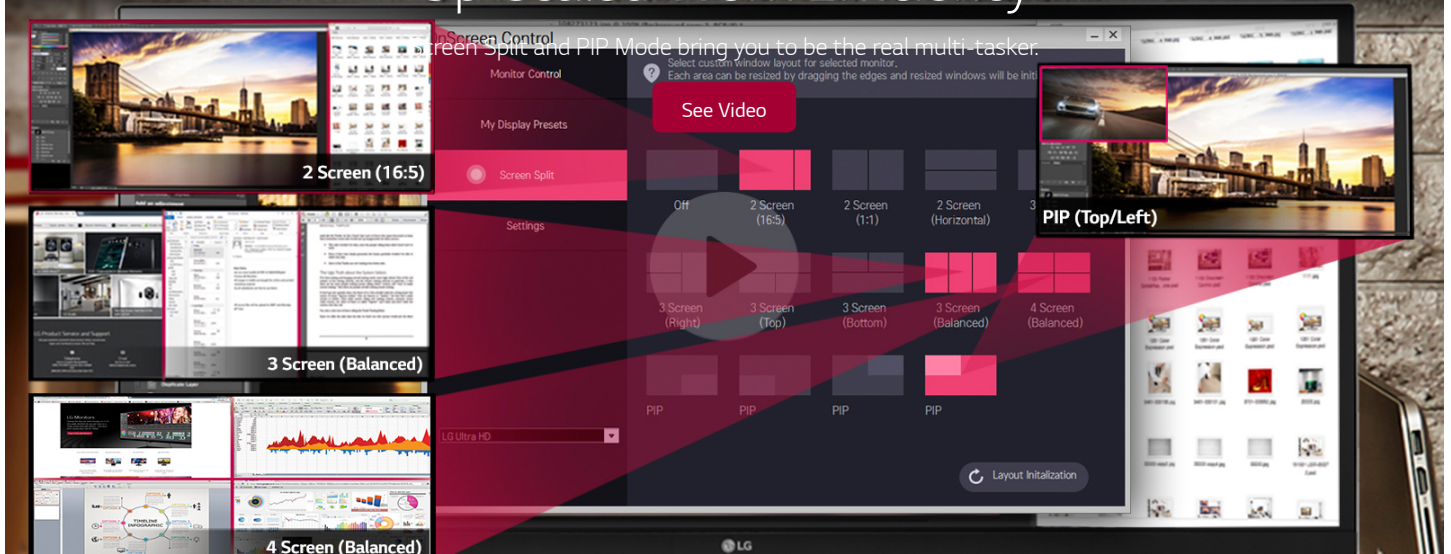

Black Stabilizer

Dynamic Action Sync

Black Stabilizer & Dynamic Action Sync **ON**

Up-scaled Work Efficiency

Exceptional Usability

OnScreen Control and My Display Presets allow you to easily customize monitor settings with a few clicks of a mouse