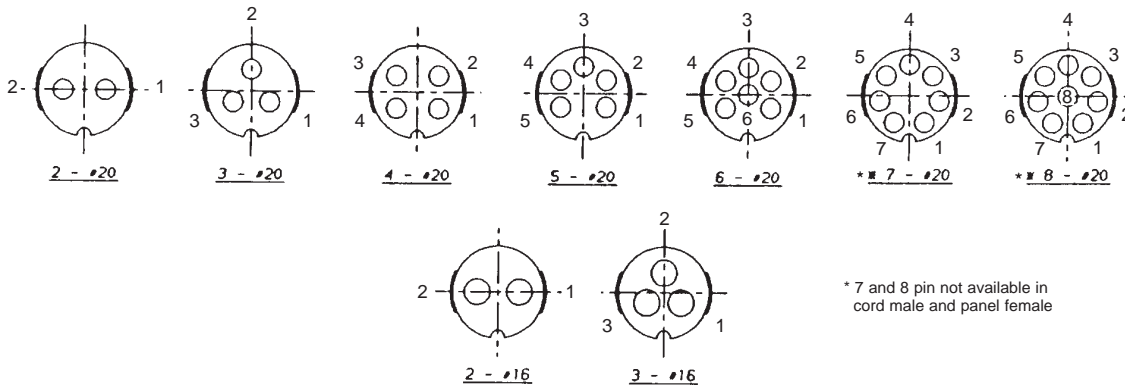

### EN3™ OVERMOLDED CORD CONNECTOR

2 PIN CORD CONNECTOR SHOWN

#### Overmolded Connector Contact Arrangements Shown form rear of connector

\* 7 and 8 pin not available in cord male and panel female

DIMENSIONS ARE FOR REFERENCE ONLY  $\frac{\text{Inch}}{\text{(mm)}}$