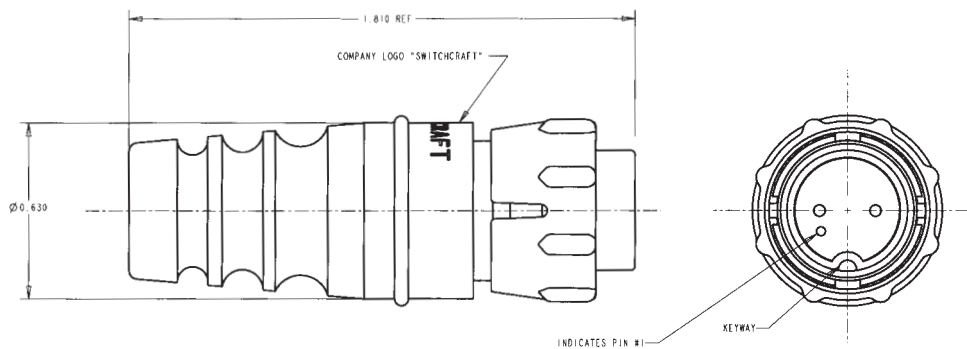

### EN3™ OVERMOLDED CORD CONNECTOR

2 PIN CORD CONNECTOR SHOWN

#### Overmolded Connector Contact Arrangements Shown form rear of connector

\* 7 and 8 pin not available in cord male and panel female

DIMENSIONS ARE FOR REFERENCE ONLY  $\frac{\text{Inch}}{\text{(mm)}}$