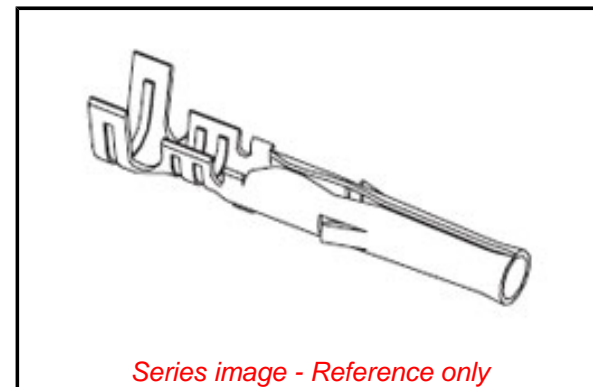

PLEASE CHECK WWW.MOLEX.COM FOR LATEST PART INFORMATION

Part Number: [0002065102](#)
Status: **Active**
Overview: Standard .062" Pin and Socket Power Connectors
Description: 1.57mm Diameter, Standard .062" Pin and Socket Crimp Terminal, Female, with 0.76µm Gold (Au) Plated Brass Contact, 18-24 AWG, Bag

Documents:

[Drawing (PDF)](#) [RoHS Certificate of Compliance (PDF)](#)

General

Product Family	Crimp Terminals
Series	1561
Application	Power
Crimp Quality Equipment	Yes
Overview	Standard .062" Pin and Socket Power Connectors
Packaging Alternative	02-06-5101 (Reel)
Product Name	Standard .062"
UPC	800754227582

Physical

Gender	Female
Material - Metal	Brass
Material - Plating Mating	Gold
Material - Plating Termination	Nickel
Net Weight	0.080/g
Packaging Type	Bag
Plating min - Mating	0.762µm
Plating min - Termination	1.270µm
Termination Interface: Style	Crimp or Compression
Wire Insulation Diameter	1.52-3.05mm
Wire Size AWG	18, 20, 22, 24
Wire Size mm²	N/A

Material Info

Old Part Number [1561-(P561)L](#)

Reference - Drawing Numbers

Sales Drawing [SD-1561*](#)

Series image - Reference only

EU ELV

Not Relevant

EU RoHS

Compliant

REACH SVHC

Not Contained Per
-ED/79/2015 (17
December 2015)

Halogen-Free

Status

Low-Halogen

Need more information on product environmental compliance?

Email productcompliance@molex.com
Please visit the [Contact Us](#) section for any non-product compliance questions.

China ROHS
ELV

Green Image
Not Relevant

Search Parts in this Series

[1561](#) Series

Application Tooling | [FAQ](#)

Tooling specifications and manuals are found by selecting the products below. Crimp Height Specifications are then contained in the Application Tooling Specification document.

Global

Description	Product #
Hand Crimper - DISTRIBUTION ONLY	0638111000
Hand Insertion Tool	0011020001
Hand Crimp Tool for Standard 1.57mm Pin and Socket Crimp Terminals, 18-24 AWG	0638191300