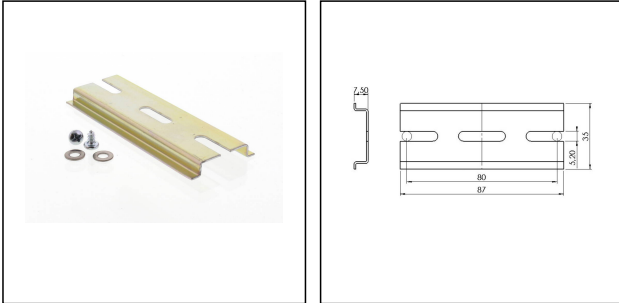

DIN RAIL KIT - COMBI 607

DIN Rail Kit

Product illustrations are exemplary and may differ from the chosen product. Further variants and individual customization, we will gladly provide you on request.

Material	Steel
Material sealing gasket	TPE
WISKA-Order no.	10060361
Type	DIN RAIL KIT - COMBI 607
Packing unit	1
ETIM-Classification	EC002600