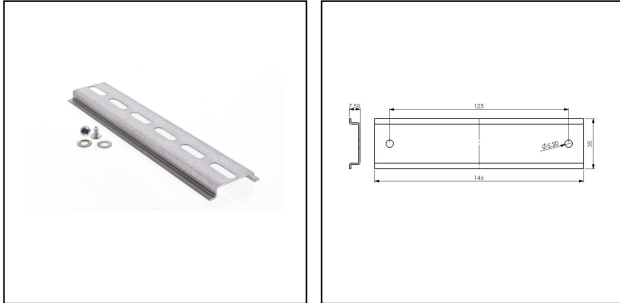

DIN Rail Kit - COMBI 1210

DIN Rail Kit

Product illustrations are exemplary and may differ from the chosen product. Further variants and individual customization, we will gladly provide you on request.

Material	Steel
Material sealing gasket	TPE
WISKA-Order no.	10101478
Type	DIN Rail Kit - COMBI 1210
Packing unit	1
ETIM-Classification	EC002600

Remarks:

rail TS35 + fixing material

19.04.2016