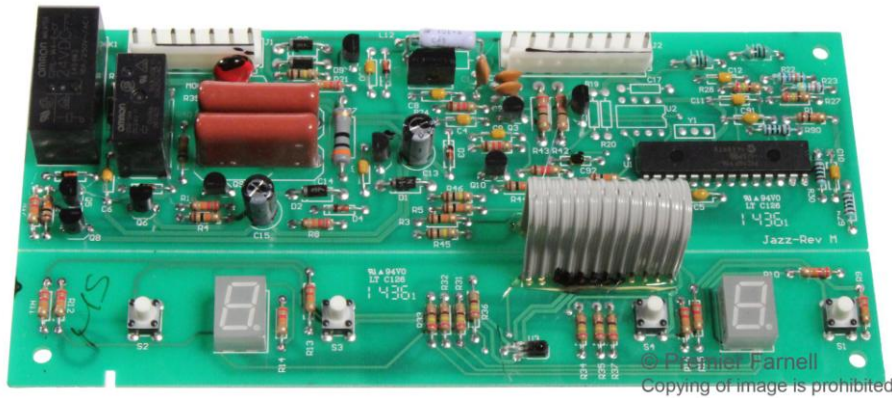

Jazz Control Board

MPN: W10503278

The W10503278 is an electronic jazz control board for use with the GX2FHDXVB08 Whirlpool refrigerator.

Models:

- GX2FHDXVB08 (Black)