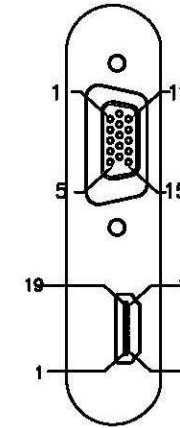

Mini DP Male

VGA Female

HDMI Female

Electronic Test:

- 1.100% TEST OPEN SHORT MIS-WIRE
- 2.CONTACT RESISTANCE:3Ω
- 3.INSULATION RESISTANCE:5MΩ
- 4.HI-PORT:300V DC/10MS

NUMBER	PRODUCT SPECIFICATIONS	Quantity	Unit
7	45P PVC WHITE		G
6	ALUMINUM CASE,SILVER	1	PCS
5	ABS SHELL, ASSEMBLY TYPE	1	PCS
4	HDMI A FEMALE (WHITE INSULATION NICKEL PLATED)	1	PCS
3	VGA FEMALE (BLUE INSULATION NICKEL PLATED)+4-40# nut +PCB'A	1	PCS
2	MINI DP MALE (WHITE INSULATION NICKEL PLATED)	1	PCS
1	UL20276(32-#*1P+AL/MY)*5+32-#*4C+28-#*1C+AL+B OD:5.0mm WHITE COLOR PVC JACKET	1	PCS

ROLINE Cable Adapter
4K2K, Mini DP Male to VAG Female/HDMI Female, 15cm, Silver

Item No.	12.03.3161	
Draw	<i>Andi</i>	Date: 2015.08.28
Approval		
Maker	F16	

SECOMP