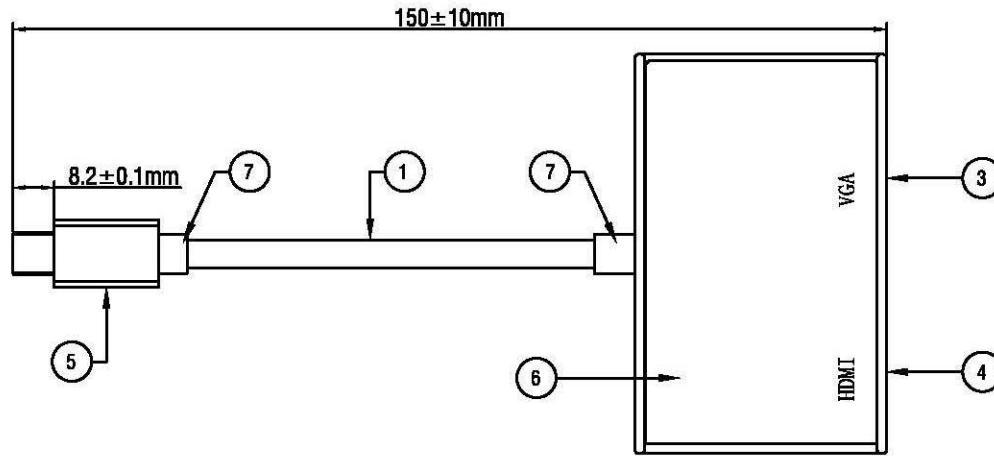

Mini DP Male

VGA Female

HDMI Female

Electronic Test:

- 1.100% TEST OPEN SHORT MIS-WIRE
- 2.CONTACT RESISTANCE:3Ω
- 3.INSULATION RESISTANCE:5MΩ
- 4.HI-PORT:300V DC/10MS

NUMBER	PRODUCT SPECIFICATIONS	Quantity	Unit
7	45P PVC WHITE		G
6	ALUMINUM CASE,SILVER	1	PCS
5	ABS SHELL, ASSEMBLY TYPE	1	PCS
4	HDMI A FEMALE (WHITE INSULATION NICKEL PLATED)	1	PCS
3	VGA FEMALE (BLUE INSULATION NICKEL PLATED)+4-40# nut +PCB'A	1	PCS
2	MINI DP MALE (WHITE INSULATION NICKEL PLATED)	1	PCS
1	UL20276(32-#*1P+AL/MY)*5+32-#*4C+28-#*1C+AL+B OD:5.0mm WHITE COLOR PVC JACKET	1	PCS

ROLINE Cable Adapter
4K2K, Mini DP Male to VAG Female/HDMI Female, 15cm, Silver

Item No.	12.03.3161	
Draw	<i>Andi</i>	Date: 2015.08.28
Approval		
Maker	F16	

SECOMP