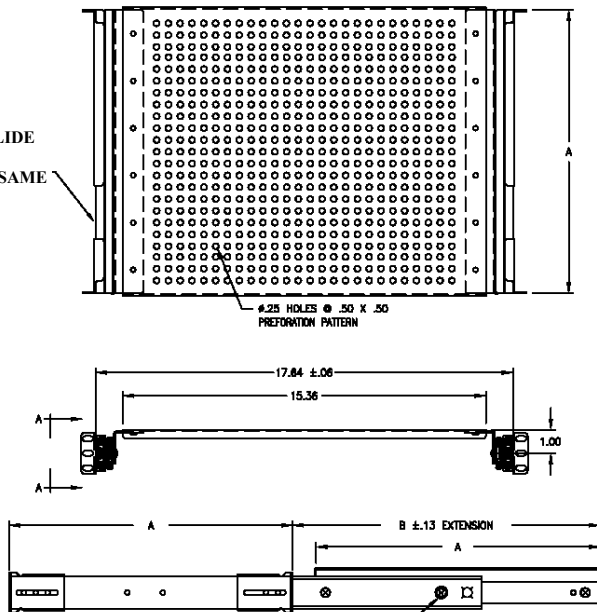

Sliding Shelf

C-7100 Ball Bearing Sliding Shelf

CHASSIS TRAK® SLIDE
MODEL LBS-12
SLIDE LENGTH IS SAME
AS SHELF DEPTH.

(SEE MATRIX ON PAGE 48 FOR OPTIONAL MOUNTING BRACKETS DESIGNED FOR USE WITH MODEL LBS-12)

Catalog Number	A	B
C-7100-10	10.22	11.00
C-7100-12	12.22	13.00
C-7100-14	14.22	15.00
C-7100-16	16.22	17.00
C-7100-18	18.22	19.00
C-7100-20	20.22	21.00
C-7100-22	22.22	23.00
C-7100-24	24.00	25.00
C-7100-26	26.22	27.00
C-7100-28	28.22	29.00
C-7100-30	30.00	31.00

Finish: clear zinc commercial plating

C-71307 Ball Bearing Sliding Shelf

CHASSIS TRAK® SLIDE
MODEL CLB-307
SLIDE LENGTH IS SAME
AS SHELF DEPTH.

DEPRESS GREEN BUTTON® (BOTH SIDES OF SLIDE ASSEMBLY) AND BEGIN REARWARD MOVEMENT FROM LOCK-OUT POSITION.