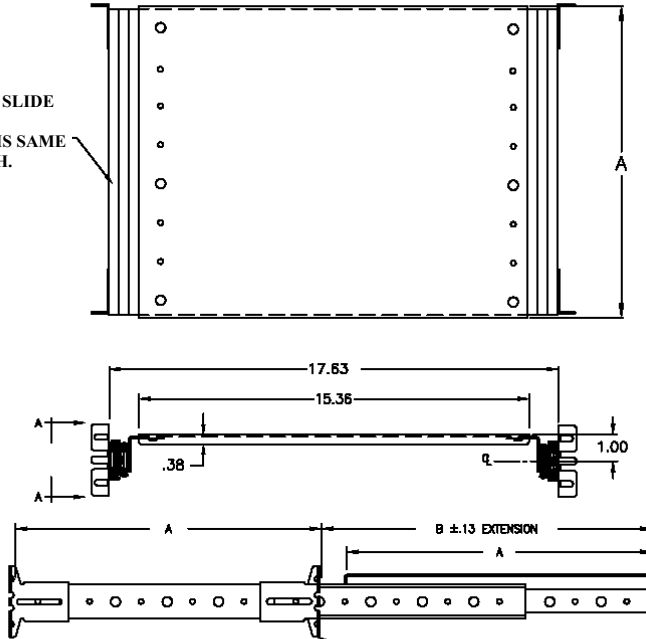

Sliding Shelf

C-7100 Ball Bearing Sliding Shelf

CHASSIS TRAK® SLIDE
MODEL LBS-12
SLIDE LENGTH IS SAME
AS SHELF DEPTH.

(SEE MATRIX ON PAGE 48 FOR OPTIONAL MOUNTING BRACKETS DESIGNED FOR USE WITH MODEL LBS-12)

Catalog Number	A	B
C-7100-10	10.22	11.00
C-7100-12	12.22	13.00
C-7100-14	14.22	15.00
C-7100-16	16.22	17.00
C-7100-18	18.22	19.00
C-7100-20	20.22	21.00
C-7100-22	22.22	23.00
C-7100-24	24.00	25.00
C-7100-26	26.22	27.00
C-7100-28	28.22	29.00
C-7100-30	30.00	31.00

Finish: clear zinc commercial plating

C-71307 Ball Bearing Sliding Shelf

CHASSIS TRAK® SLIDE
MODEL CLB-307
SLIDE LENGTH IS SAME
AS SHELF DEPTH.

DEPRESS GREEN BUTTON® (BOTH SIDES OF SLIDE ASSEMBLY) AND BEGIN REARWARD MOVEMENT FROM LOCK-OUT POSITION.