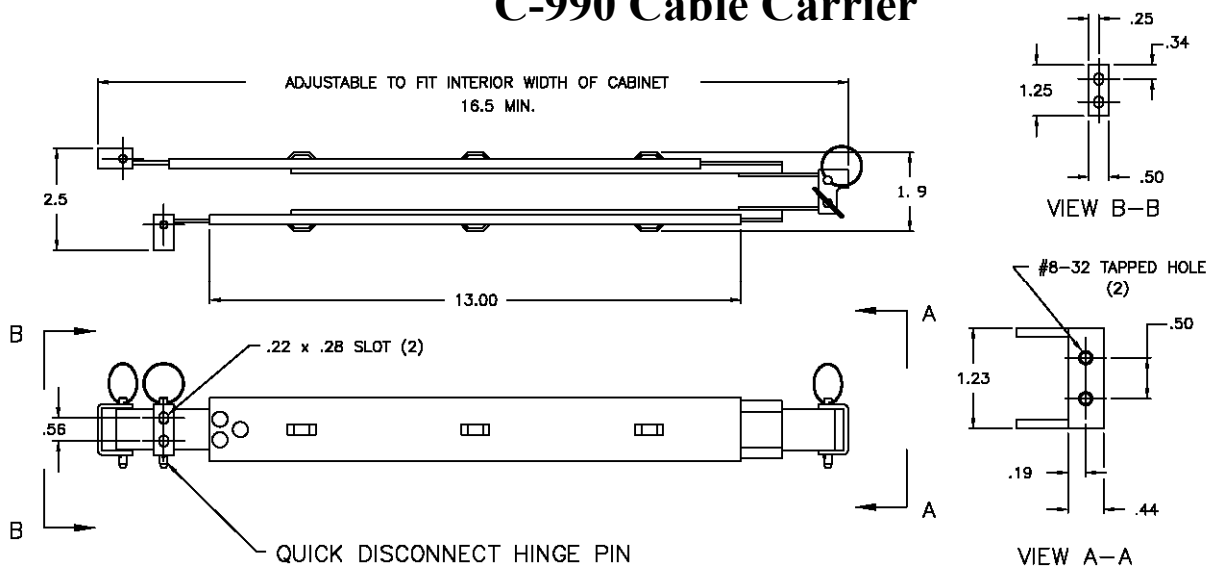

D-329 Cable Carrier

OPEN

Finish: clear zinc commercial plating
 Material: C.R.S.
 Maximum extension: 30"
 To order, specify D-329

CLOSED

C-990 Cable Carrier

OPEN

Finish: clear zinc commercial plating
 Material: C.R.S.
 Maximum extension: 30"
 To order, specify D-990