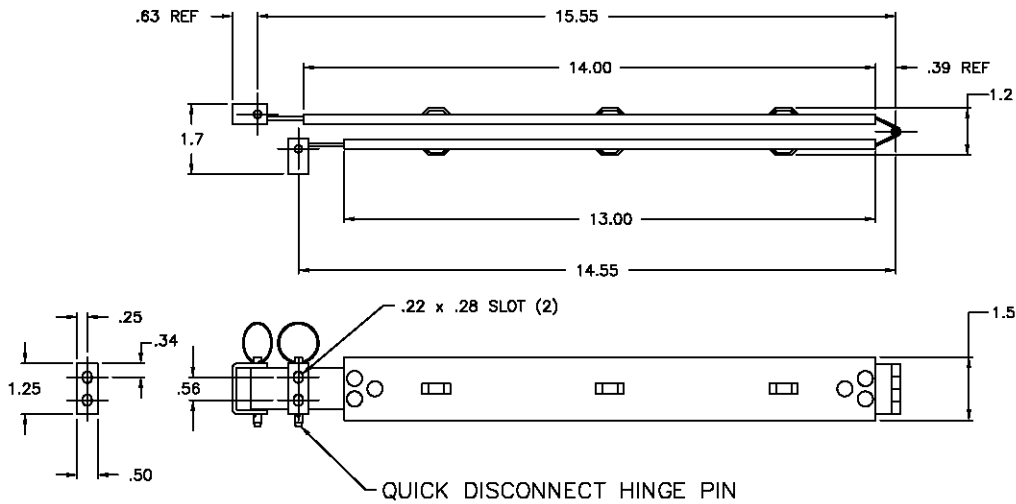

D-329 Cable Carrier

OPEN

Finish: clear zinc commercial plating
 Material: C.R.S.
 Maximum extension: 30"
 To order, specify D-329

CLOSED

C-990 Cable Carrier

OPEN

Finish: clear zinc commercial plating
 Material: C.R.S.
 Maximum extension: 30"
 To order, specify D-990