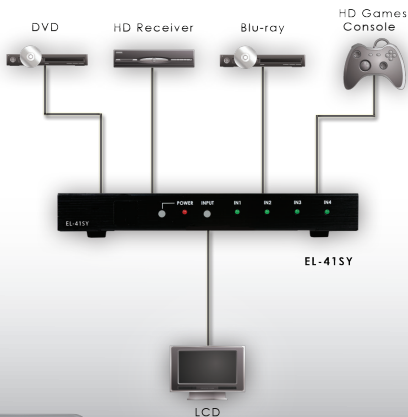

EL-41SY

4-Way HDMI Switcher

The EL-41SY switcher allows the user to input four HDMI sources and switch between these sources to provide a single HDMI output to a display. This switcher can be controlled via the supplied remote control or by using the input switching button on the front of the device.

FEATURES

- v1.3 HDMI, HDCP 1.1 and DVI 1.0 compliant
- HDMI 4-way Switcher
- Resolutions Supported:
 - PC - VGA, SVGA, XGA, SXGA, UXGA & WUXGA (1920x1200)
 - HDTV - 480i, 576i, 480p, 576p, 720p, 1080i, 1080p and 1080p24fps
- High Definition Audio supported - Dolby TrueHD, Dolby Digital Plus and DTS-HD Master Audio plus LPCM
- Auto signal enhancement feature can improve signal quality after long distance transmission
- IR Remote Control
- Supports 'Deep Colour' (8, 10 & 12 bit)
- LED indicators
- Supports xvYCC
- Supports 3D signals

SPECIFICATIONS

Input:	4x HDMI (4x HDMI Uncompressed AV and Data)
Output:	1x HDMI (1x HDMI Uncompressed AV and Data)
Power:	5V DC/2.6A (US/EU standards, CE/FCC/UL certified)
Dimensions:	201mm (W) x 104mm (D) x 25mm (H)
Gross Weight:	640g
Net. Weight:	420g
Packaging:	Boxed