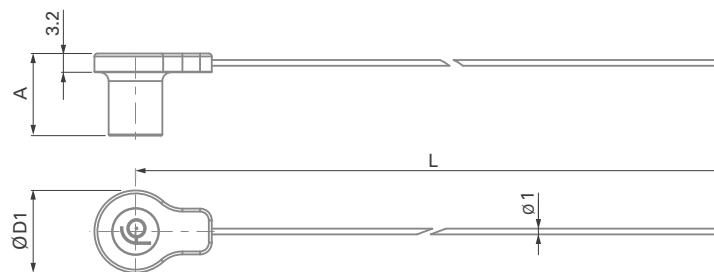

**SOFT CAPS - LANYARD WITH NYLON THIN CORD****FOR RECEPTACLES**

Accessories	Description	Part number
	Crimp ferrule	300.637
	Crimp lug	300.299
	Heat shrink tube	300.930

Crimp ferrule, crimp lug and heat shrink tube have to be ordered separately.

Series	A	D1	L	Part number
102	9.2	14	200	102.2181
103	9.7	17	200	103.2406
1031	9.5	18	200	1031.1433
104	10.0	20	200	104.2808
105	10.0	23	200	105.3265

FOR PLUGS

Accessories	Description	Part number
	Crimp ferrule	300.637
	Crimp lug	300.299
	Heat shrink tube	300.930

Crimp ferrule, crimp lug and heat shrink tube have to be ordered separately.

Series	A	D1	L	Part number
100	14.0	14	200	102.2180
103	14.7	17	200	103.2405
1031	14.0	18	200	1031.1432
104	16.0	20	200	104.2807
105	19.0	23	200	105.3264

Material: cap: Santoprene™ TPV 101-80 / Cord: Nylon.