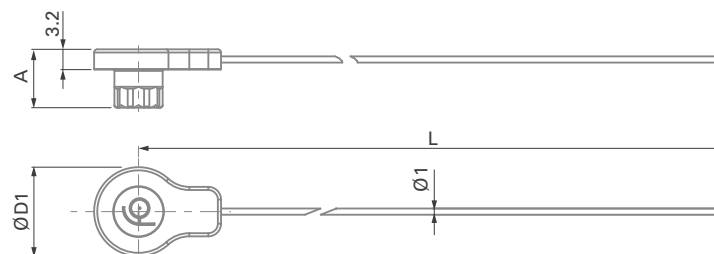

**SOFT CAPS - LANYARD WITH NYLON THIN CORD****FOR RECEPTACLES**

Accessories	Description	Part number
	Crimp ferrule	300.637
	Crimp lug	300.299
	Heat shrink tube	300.930

Crimp ferrule, crimp lug and heat shrink tube have to be ordered separately.

Series	A	D1	L	Part number
102	9.2	14	200	102.2181
103	9.7	17	200	103.2406
1031	9.5	18	200	1031.1433
104	10.0	20	200	104.2808
105	10.0	23	200	105.3265

FOR PLUGS

Accessories	Description	Part number
	Crimp ferrule	300.637
	Crimp lug	300.299
	Heat shrink tube	300.930

Crimp ferrule, crimp lug and heat shrink tube have to be ordered separately.

Series	A	D1	L	Part number
100	14.0	14	200	102.2180
103	14.7	17	200	103.2405
1031	14.0	18	200	1031.1432
104	16.0	20	200	104.2807
105	19.0	23	200	105.3264