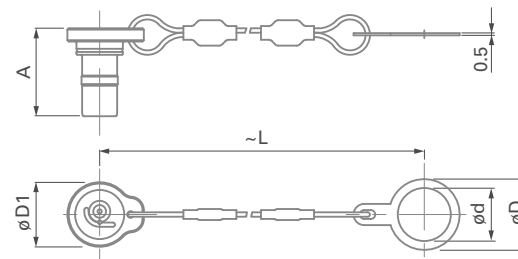

SOFT CAPS - LANYARD WITH CORD

FIGURE 4

Size	Plug		Receptacle				A	D1	L	d	D	Part number	Fig.
	UP01	UP50	UR01	UR02	UR03	UR50							
07	●						18.5	11.0	200	-	-	UCP07C 1A1 A200	1
			○	○	●	●	16.0	11.0	200	-	-	UCR07C 1A1 A200	2
		●					12.8	11.0	200	-	-	UCP07P 1A1 A200	3
			●	●			16.0	11.0	95	10	14	UCR07P 1A1 A095	4
08	●						23.2	14.6	200	-	-	UCP08C 1A1 A200	1
			○	○	●	●	19.9	14.6	200	-	-	UCR08C 1A1 A200	2
			●	●			19.9	14.6	95	12	16	UCR08P 1A1 A095	4
11	●						22.0	17.6	200	-	-	UCP11C 1A1 A200	1
			○	○	●	●	19.2	17.6	200	-	-	UCR11C 1A1 A200	2
			●	●			19.2	17.6	95	16	21	UCR11P 1A1 A095	4
13	●						25.0	20.7	200	-	-	UCP13C 1A1 A200	1
			○	○	●	●	22.5	20.7	200	-	-	UCR13C 1A1 A200	2
			●	●			22.5	20.7	95	18	23	UCR13P 1A1 A095	4
18	●						29.5	28.7	200	-	-	UCP18C 1A1 A200	1
			●	●			25.0	28.7	95	25	29	UCR18P 1A1 A095	4

● Recommended for optimal sealing.

○ Compatible but not recommended for optimal sealing.

All dimensions and images shown are in millimeters and are for reference only.