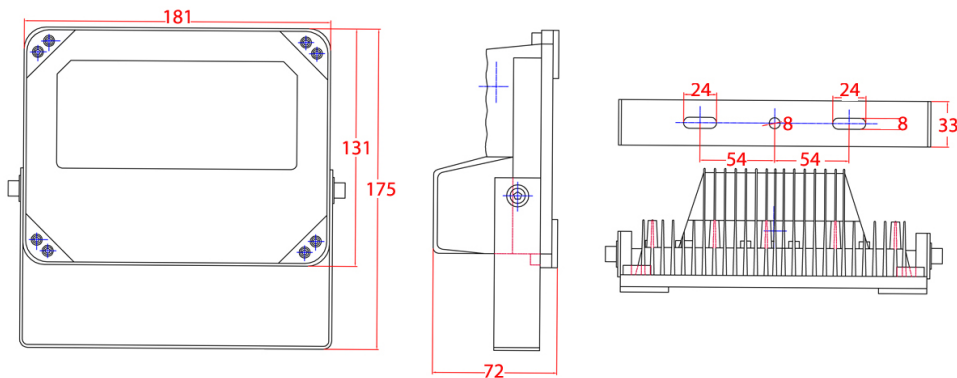

Product Diagram

Your professional CCTV surveillance dealer: