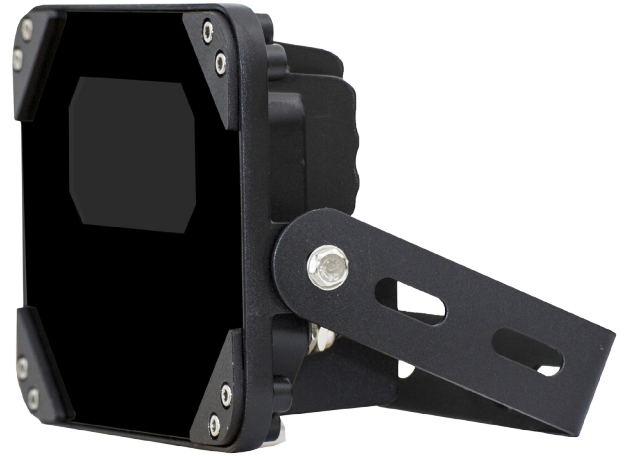

50m Infrared Illuminator

Model: VSIR11W60D

Product Overview

High-performance IR illuminator for all lighting conditions. The VSIR11W60D has 6pcs high power IR LED with 50m IR distance. It is IP66 rated with tempered glass panel and aluminum die-casting housing, suitable for indoor or outdoor use.

Model: VSIR11W60D	
LED Type	6pc high power IR LED
IR Distance	50m
Beam Angle	60°
Day / Night	Auto switch
Ingress Protection	IP66
Power Input	12VDC
Power Consumption	11W
Dimensions (WxDxH)	181x72x131mm
Weight	1.2KG
Operating Environment	-30° ~ 50°C

Product specifications and images are subject to change.

Illuminator Compatibility

This illuminator is compatible with most camera range including: VIP Vision, Securview, Securview Victory Series and Watchguard.