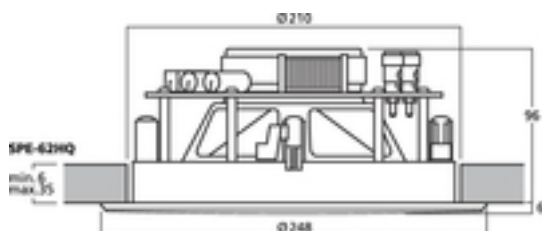

### Hi-fi wall and ceiling speaker, 35 W, 8 Ohm

- 2-way version with dome tweeter
- 16 cm (6½") bass speaker with waveguide and 25 mm (1") silk dome
- Excellent sound characteristics
- Stylish flush fit protective metal grille with slim plastic frame
- Protective grille magnetically attached to the speaker front
- For a wall thickness/ceiling thickness from 6 to 35 mm

## Technical Data

Impedance (Z)	: 8 Ohm
Frequency range	: 50-20,000 Hz
Resonant frequency (fs)	: 60 Hz
Music power ( $P_{MAX}$ )	: 70 W
Power rating ( $P_{RMS}$ )	: 35 W
Sensitivity	: 89 dB/W/m
Mounting cutout	: Ø 210 mm
Mounting depth	: 95 mm
Dimensions	: Ø 250 mm x 98 mm
Weight	: 1.6 kg