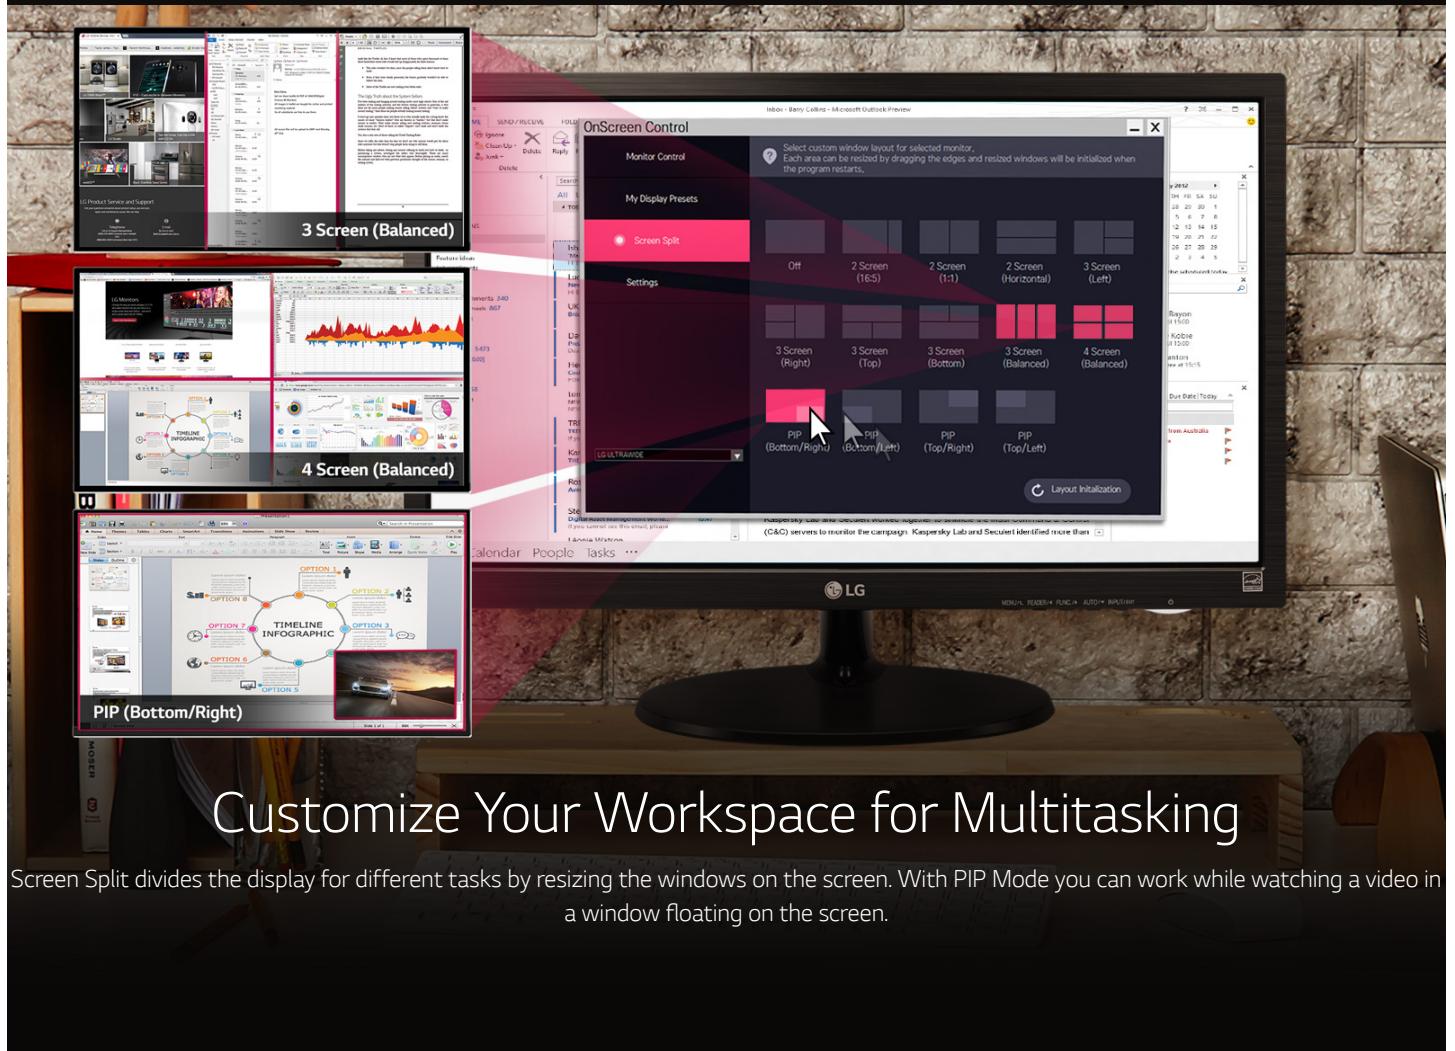

## Customize Your Workspace for Multitasking

Screen Split divides the display for different tasks by resizing the windows on the screen. With PIP Mode you can work while watching a video in a window floating on the screen.