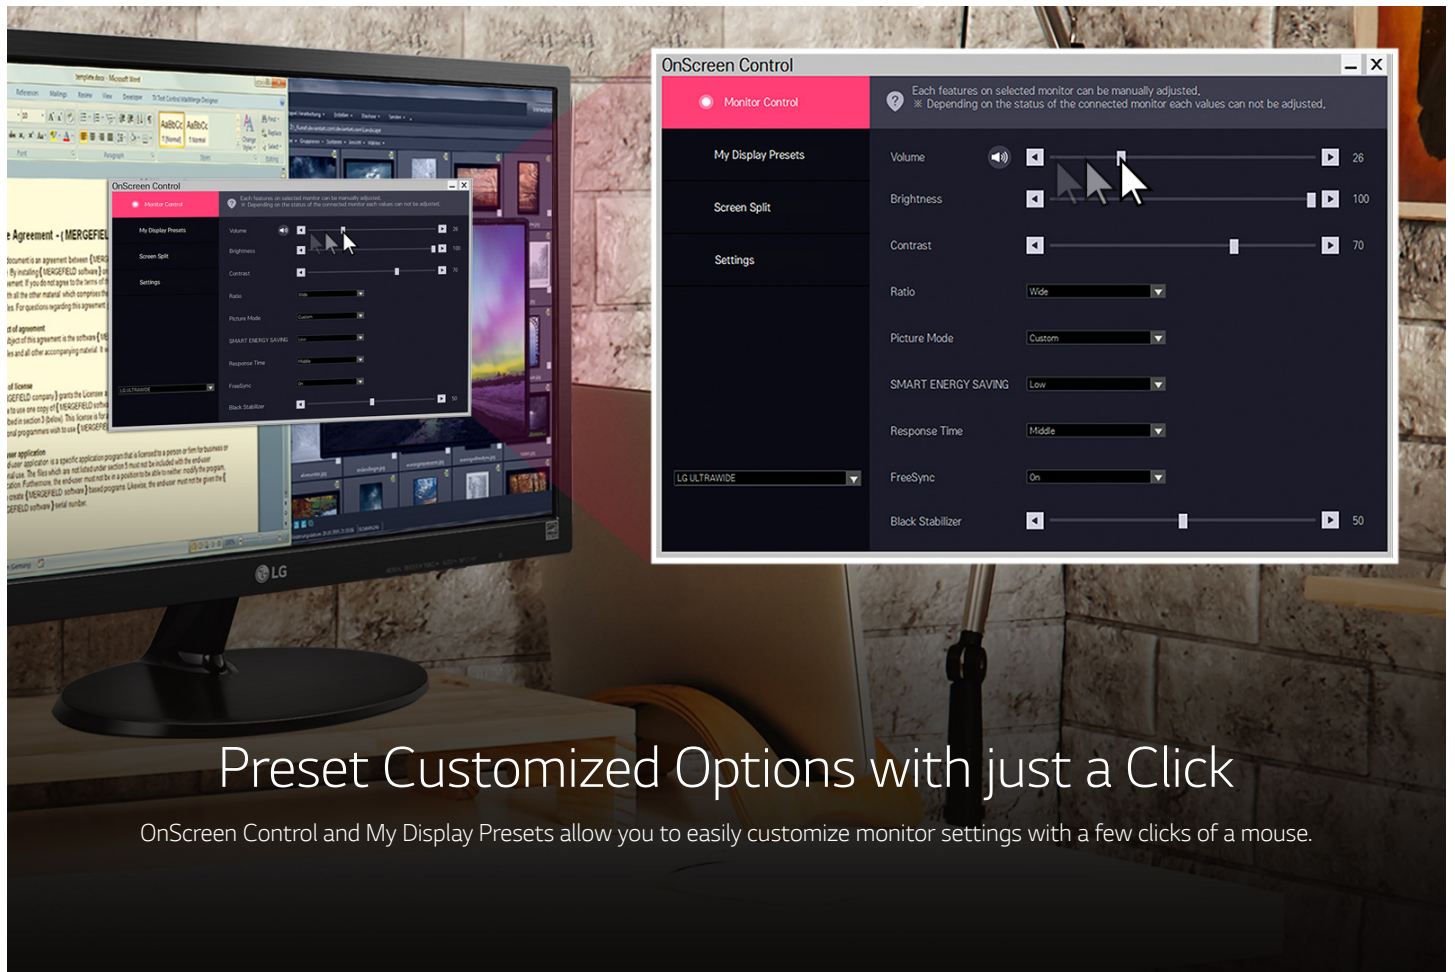

## Preset Customized Options with just a Click

OnScreen Control and My Display Presets allow you to easily customize monitor settings with a few clicks of a mouse.

## Customize Your Workspace for Multitasking

Screen Split divides the display for different tasks by resizing the windows on the screen. With PIP Mode you can work while watching a video in a window floating on the screen.