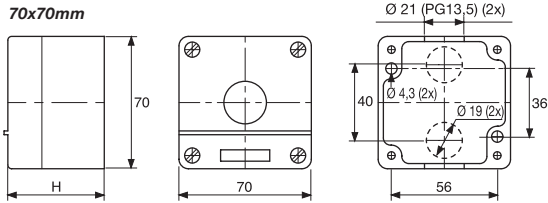

Five & Six Button

TYPE NO.	BUTTONS	LID COLOUR	LENGTH	WIDTH	HEIGHT
CCS11GY05	5	Grey	225mm	70mm	74mm
CCS11GY06	6	Grey	225mm	70mm	74mm

UNIVERSAL ENCLOSURES

HAND HELD CASES

HEAVY DUTY ENCLOSURES

DIN RAIL BOXES

CONTROL STATIONS

Mounting Plates

TYPE NO.	BUTTONS
CCSP01	1
CCSP02	2
CCSP03	3
CCSP04	4
CCSP05	5

for 6 button use 2x CCSP03

70x70mm

105x70mm

140x70mm

185x70mm