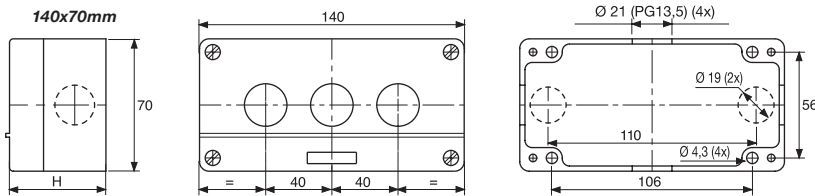

CONTROL STATIONS

Mounting Plates

TYPE NO.	BUTTONS
CCSP01	1
CCSP02	2
CCSP03	3
CCSP04	4
CCSP05	5

for 6 button use 2x CCSP03

70x70mm

105x70mm

140x70mm

185x70mm