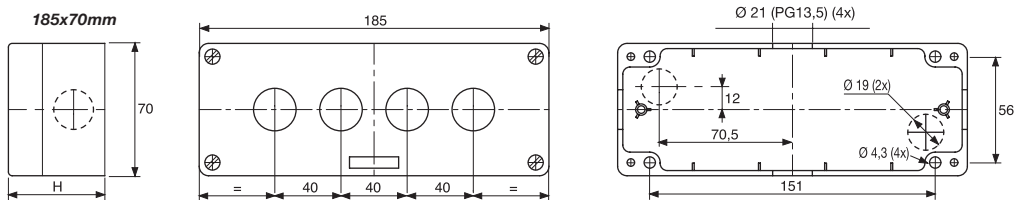

CONTROL STATIONS

Mounting Plates

TYPE NO.	BUTTONS
CCSP01	1
CCSP02	2
CCSP03	3
CCSP04	4
CCSP05	5

for 6 button use 2x CCSP03

70x70mm

105x70mm

140x70mm

185x70mm