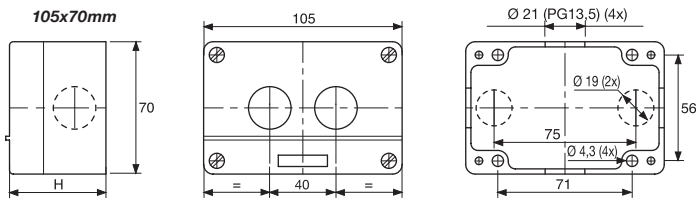

CONTROL STATIONS

Mounting Plates

TYPE NO.	BUTTONS
CCSP01	1
CCSP02	2
CCSP03	3
CCSP04	4
CCSP05	5

for 6 button use 2x CCSP03

70x70mm

105x70mm

140x70mm

185x70mm