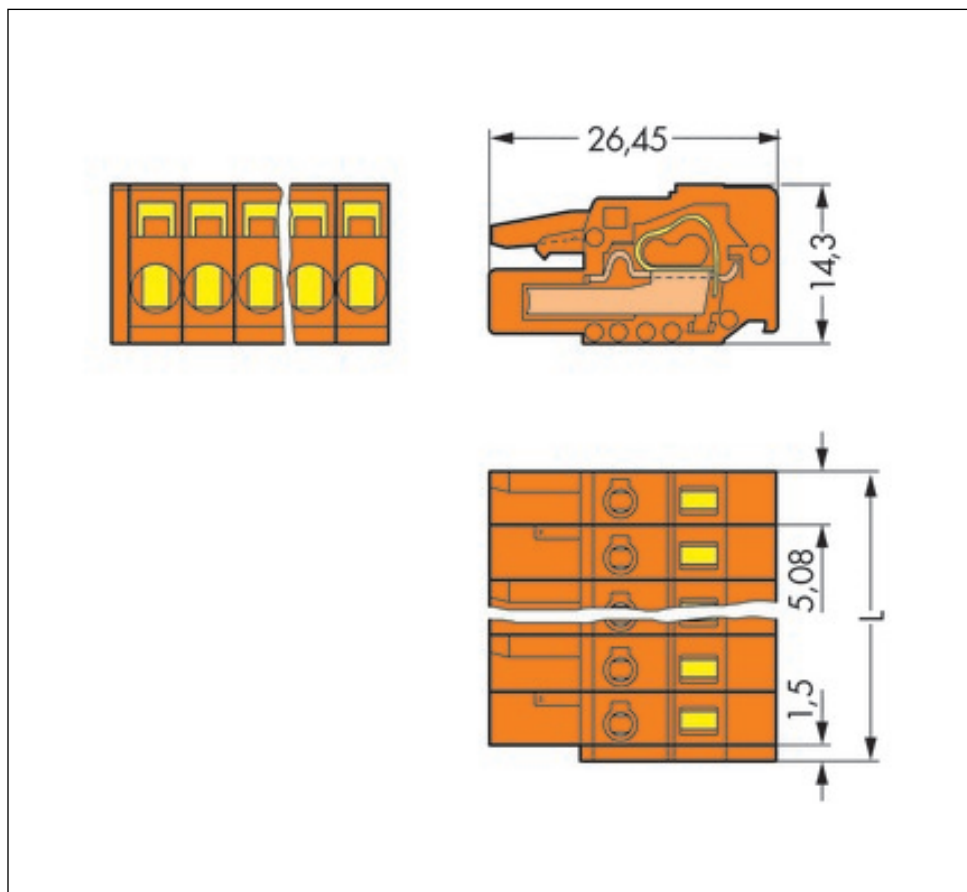

Address

WAGO Kontakttechnik GmbH & Co. KG

Hansastr. 27

32423 Minden

Telefon: 0571/887-0

Fax: 0571/887-169

<http://www.wago.com>

© WAGO Kontakttechnik GmbH & Co. KG

Technische Änderungen und Irrtümer vorbehalten.