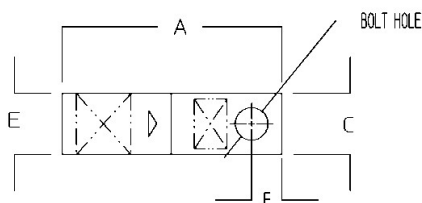

Narrow-Tongue Copper Lug T&B Catalog Number:

54157NT

UPC Number:

78620986790

Status:

Active

Description:

Copper One-Hole Lug, Standard Barrel Narrow Tongue, Peep Hole, Max 35kV, Wire Size 2/0 AWG, 1/4 Inch Bolt Size, Tin Plated, Die Code 45, Die Color Code Black

General

Material	Copper
Finish	Tin Plated
Wire Size	2/0 AWG
Number of Studs	1
Stud Size	1/4
Tongue Angle	Straight
Barrel Length	Standard
Barrel Shape	Standard
Tongue Width	Narrow
Peep Hole	Y
Marking	Standard
Hole Shape	Round
Die Color	Black
Die Code	45

Dimension Information

A (inches)	1.600
B (inches)	0.650
C (inches)	0.571
D (inches)	0.125
E (inches)	0.571
F (inches)	0.250

Specifications

Voltage Rating	600V
----------------	------

Tooling

Connector & Tooling Chart	Available on Website
---------------------------	----------------------

Notes

Dimensions given for reference only. Dimensions may vary up to .030.

Certifications

RoHS Compliance	Yes
-----------------	-----

Certifications

File Nbr:
E9809

For further technical assistance, please contact us...