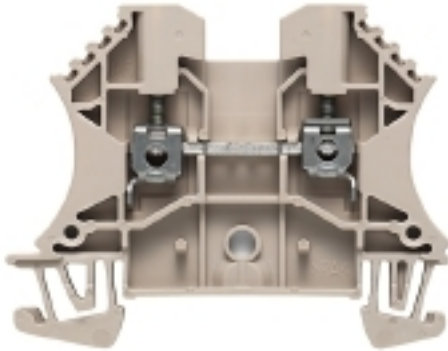

**W-Series
WDU 2.5**

Weidmüller Interface GmbH & Co. KG
Klingenbergstraße 16
D-32758 Detmold
Germany
Fon: +49 5231 14-0
Fax: +49 5231 14-292083
www.weidmueller.com

The versatile and extensive range of products - from 0.05 mm² to 300 mm² - means that you have diverse options for your applications at your disposal.

Hardened steel for mechanical strength and high-quality tinned copper for optimum conductivity. All materials comply with RoHS requirements and have been tested to current environment guidelines.

General ordering data

Type	WDU 2.5
Order No.	1020000000
Version	Feed-through terminal, Screw connection, 2.5 mm², 800 V, 24 A, Dark Beige
GTIN (EAN)	4008190099633
Qty.	100 pc(s).