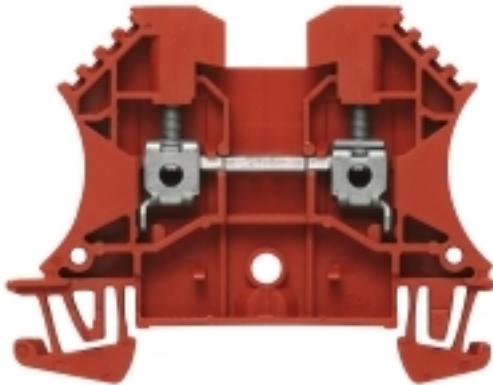

W-Series
WDU 2.5 RT

Weidmüller Interface GmbH & Co. KG
Klingenbergstraße 16
D-32758 Detmold
Germany
Fon: +49 5231 14-0
Fax: +49 5231 14-292083
www.weidmueller.com

The versatile and extensive range of products - from 0.05 mm² to 300 mm² - means that you have diverse options for your applications at your disposal.

Hardened steel for mechanical strength and high-quality tinned copper for optimum conductivity. All materials comply with RoHS requirements and have been tested to current environment guidelines.

General ordering data

Type	WDU 2.5 RT
Order No.	1020040000
Version	Feed-through terminal, Screw connection, 2.5 mm², 800 V, 24 A, Red
GTIN (EAN)	4008190143015
Qty.	100 pc(s).